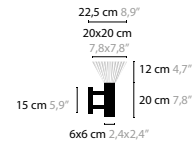

14510 W1

ICON H1 BASE: 1 X E27 / 220V / MAX. 60W

14500 GLASS CRYSTAL COLORS 00 01 02 05 10 16

ICON W1 BASE: 1 X E27 / 220V / MAX. 60W

14510 GLASS CRYSTAL COLORS 00 01 02 05 10 16

1. **COLORS**
2. 00 BRILLIANT BRASS MESSING POLIERT
   - 01 SATIN BRASS MESSING MATT
   - 02 CHROME CHROME
   - 05 BRONZE ALTMESSING
   - 10 BLACK MATT SCHWARZ MATT
   - 16 MATT NICKEL NICKEL MATT

GENERAL INFORMATION: - FACET CUT CRYSTAL GLASS
- OTHER METAL COLORS ON REQUEST