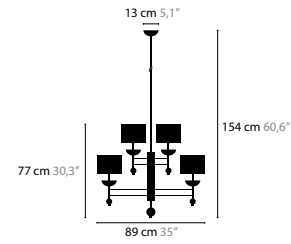

SWEET SYMPHONY IS A REGISTERED DESIGN BY COEN MUNSTERS 2010

12810 / 12811 H1

12820 / 12821 H3

12830 / 12831 H5

12840 H9

12850 / 12851 W1

SWEET SYMPHONY H1 BASE: 1 X GU10 / 220V / MAX. 50W

12810 BLACK GLASS COLORS 00 01 02 05 10 12 16
12811 CLEAR GLASS COLORS 00 01 02 05 10 12 16