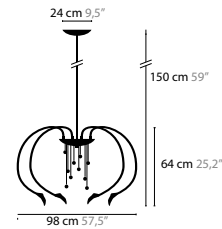

10340 / 10341 H14

10322 / 10323 H8