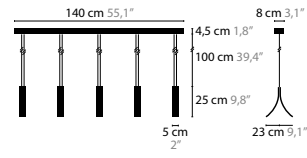

13732 H5 XL

13730 H5