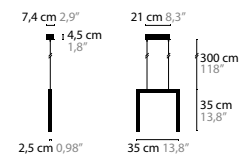

ARTYS

ARTYS IS A REGISTERED DESIGN BY COEN MUNSTERS 2017

14310 H4

14320 H5

14300 H3 M

14305 H3 XL

ARTYS H4
14310
BASE: LED 28W / 24V / 2700K / 3050 LUMEN
COLORS 32 33

ARTYS H5
14320
BASE: LED 34W / 24V / 2700K / 3710 LUMEN
COLORS 32 33

ARTYS H3 M
14300
BASE: LED 24W / 24V / 2700K / 2700 LUMEN
COLORS 32 33

ARTYS H3 XL
14305
BASE: LED 36W / 24V / 2700K / 3800 LUMEN
COLORS 32 33

COLORS

- 32 BLACK STRUCTURE
  SCHWARZ STRUKTUR
- 33 WHITE STRUCTURE
  WEISS STRUKTUR

GENERAL INFORMATION:

- DIMMABLE
- OTHER COLORS ON REQUEST

14300
14305

ARTYS