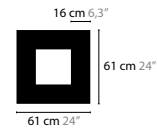

12500 > 12502 H8