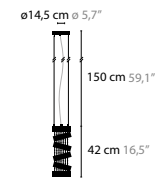

SECRET CLUB

SECRET CLUB IS A REGISTERED DESIGN BY COEN MUNSTERS 2010

12010 H1

SECRET CLUB H1 BASE: 1 X GU10 / 220V / MAX. 50W

12010 WITH SWAROVSKI® STRASS® COLORS 02

COLORS 02 CHROME
CHROME

SEE, OR DON'T SEE
THE CRYSTALS
PLAYING INSIDE.
IT'S A SECRET.
LOOK INTO
THE OPEN SPACES
AND TRY TO SEE WHAT
YOU LIKE TO SEE.