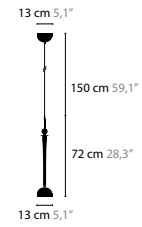

SWEET SYMPHONY

SWEET SYMPHONY IS A REGISTERED DESIGN BY COEN MUNSTERS 2010

12810 / 12811 H1