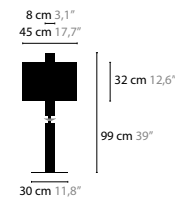

SUNRISE

12740

12760

SUNRISE

SUNRISE IS A REGISTERED DESIGN BY COEN MUNSTERS 2006

12740 T3

12760 F1

SUNRISE T3 BASE: 3 X E27 / 220V / MAX. 40W / WITH REGULAR / DIMMER