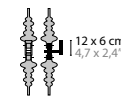

14360 H5

14365 H8

14370 H8L

14375 H16L

14380 W1

14385 W1+1

REFLEXX H1	1X LED 6W / 3000K
14350 COLORS 00 02 32	CLEAR GLASS
REFLEXX H3	3X LED 6W / 3000K
14355 COLORS 00 02 32	CLEAR GLASS
REFLEXX H5	5X LED 6W / 3000K
14360 COLORS 00 02 32	CLEAR GLASS
REFLEXX H8	8X LED 6W / 3000K
14365 COLORS 00 02 32	CLEAR GLASS
REFLEXX H8L	8X LED 6W / 3000K
14370 COLORS 00 02 32	CLEAR GLASS
REFLEXX H16L	16X LED 6W / 3000K
14375 COLORS 00 02 32	CLEAR GLASS
REFLEXX W1	1X LED 6W / 3000K
14380 COLORS 00 02 32	CLEAR GLASS
REFLEXX W1+1	2X LED 6W / 3000K
14385 COLORS 00 02 32	CLEAR GLASS