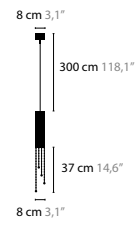

SEXY CRYSTALS

SEXY CRYSTALS IS A REGISTRATED DESIGN BY COEN MUNSTERS 2009

12110 > 12115 H1