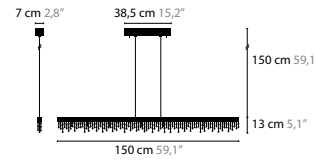

10922 > 10924 HXL C