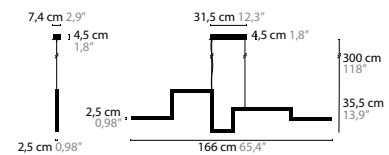

ARTYS

ARTYS IS A REGISTERED DESIGN BY COEN MUNSTERS 2017

14310 H4

14320 H5

14300 H3 M

14305 H3 XL

ARTYS H4
14310
BASE: LED 28W / 24V / 2700K / 3050 LUMEN
COLORS 32 33

ARTYS H5
14320
BASE: LED 34W / 24V / 2700K / 3710 LUMEN
COLORS 32 33

ARTYS H3 M
14300
BASE: LED 24W / 24V / 2700K / 2700 LUMEN
COLORS 32 33

ARTYS H3 XL
14305
BASE: LED 36W / 24V / 2700K / 3800 LUMEN
COLORS 32 33

COLORS

- 32 BLACK STRUCTURE
  SCHWARZ STRUKTUR
- 33 WHITE STRUCTURE
  WEISS STRUKTUR

GENERAL INFORMATION:

- DIMMABLE
- OTHER COLORS ON REQUEST

14300
14305

ARTYS