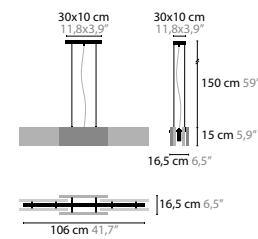

NIGHTLIFE

NIGHTLIFE IS A REGISTERED DESIGN BY COEN MUNSTERS 2012

11840 / 11841 W1

11850 / 11851 W2

11860 / 11861 W3

11870 / 11871 C2

11880 / 11881 C4

11890 / 11891 C16

11810 / 11811 H5