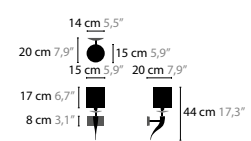

LOVING ARMS

LOVING ARMS IS A REGISTERED DESIGN BY COEN MUNSTERS 2008

11610 H5

11620 H6

11624 H10

11680 F4

11640 W1

11644 W2

11670 T2

LOVING ARMS H5	BASE: 5 X E14 / 220V / MAX. 40W
11610 WITH CRYSTAL ELEMENTS	COLORS 00 01 02 05 10 12 13 14 16 SHADE 301 310 320 377 391
LOVING ARMS H6	BASE: 6 X E14 / 220V / MAX. 40W
11620 WITH CRYSTAL ELEMENTS	COLORS 00 01 02 05 10 12 13 14 16 SHADE 301 310 320 377 391
LOVING ARMS H10	BASE: 10 X E14 / 220V / MAX. 40W
11624 WITH CRYSTAL ELEMENTS	COLORS 00 01 02 05 10 12 13 14 16 SHADE 301 310 320 377 391
LOVING ARMS F4	BASE: 4 X E14 / 220V / MAX. 40W INCL. REGULAR / DIMMER
11680 WITH CRYSTAL ELEMENTS	COLORS 00 01 02 05 10 12 13 14 16 SHADE 301 310 320 377 391
LOVING ARMS W1	BASE: 1 X E14 / 220V / MAX. 25W
11640 WITH CRYSTAL ELEMENTS	COLORS 00 01 02 05 10 12 13 14 16 SHADE 301 310 320 377 391
LOVING ARMS W2	BASE: 2 X E14 / 220V / MAX. 25W
11644 WITH CRYSTAL ELEMENTS	COLORS 00 01 02 05 10 12 13 14 16 SHADE 301 310 320 377 391
LOVING ARMS T2	BASE: 2 X E14 / 220V / MAX. 40W INCL. REGULAR / DIMMER
11670 WITH CRYSTAL ELEMENTS	COLORS 00 01 02 05 10 12 13 14 16 SHADE 301 310 320 377 391

COLORS	00	BRILLIANT BRASS MESSING POLIERT	
	01	SATIN BRASS MESSING MATT	
	02	CHROME CHROME	
	05	BRONZE ALTMESSING	
	10	BLACK MATT SCHWARZ MATT	
	12	BLACK GLOSSY SCHWARZ POLIERT	
	13	WHITE GLOSSY WEISS POLIERT	
	14	WHITE MATT WEISS MATT	
	16	MATT NICKEL NICKEL MATT	
	SHADE	301	WHITE WEISS
		310	CREME CREME
		320	BLACK SCHWARZ
		377	BROWN BRAUN
		391	RED ROT

GENERAL INFORMATION: - ON REQUEST WITHOUT CRYSTAL PARTS
- OTHER COLORS ON REQUEST