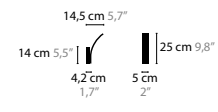

13772 W1 XL

13780 W2

13782 W2 XL

STREAM H1 LED 7W / 24V / 2700K / 560 LUMEN
13710 COLORS 02 16 32 33

STREAM H1 XL LED 7W / 24V / 2700K / 1040 LUMEN
13712 COLORS 02 16 32 33

STREAM H3 LED 3 X 7W / 24V / 2700K / 560 LUMEN
13720 COLORS 02 16 32 33