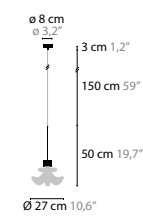

14470

14475

225

ENGLISH ROSE

ENGLISH ROSE IS A REGISTERED DESIGN BY COEN MUNSTERS 2018

14470 H1

14475 H8L

14480 H16L