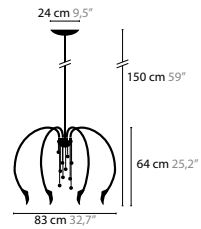

CHILL OUT

10328

CHILL OUT

10360

10341

CHILL OUT

CHILL OUT IS A REGISTERED DESIGN BY COEN MUNSTERS 2005

10310 / 10311 H6