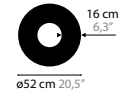

SKY CYCLES

SKY CYCLES

SKY CYCLES

- 12416 CRYSTAL
- 12417 SPECTRA® CRYSTAL
- 12418 SWAROVSKI® STRASS®

SKY CYCLES ROUND / SQUARE

SKY CYCLES IS A REGISTERED DESIGN BY COEN MUNSTERS 2016

12410 > 12412 H6

12416 > 12418 H12