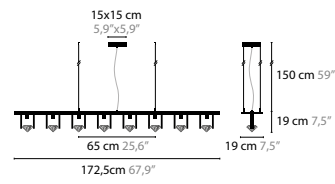

10540 / 10541 H8L