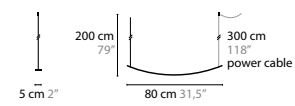

GENERAL INFORMATION: - ALL MODELS DIMMABLE, ART. 13770 AND 13772 DIMMABLE BY USING MORE AS ONE PIECE

OUT OF LINE

OUT OF LINE

OUT OF LINE

OUT OF LINE IS A REGISTERED DESIGN BY COEN MUNSTERS 2017

14100

14110 XL