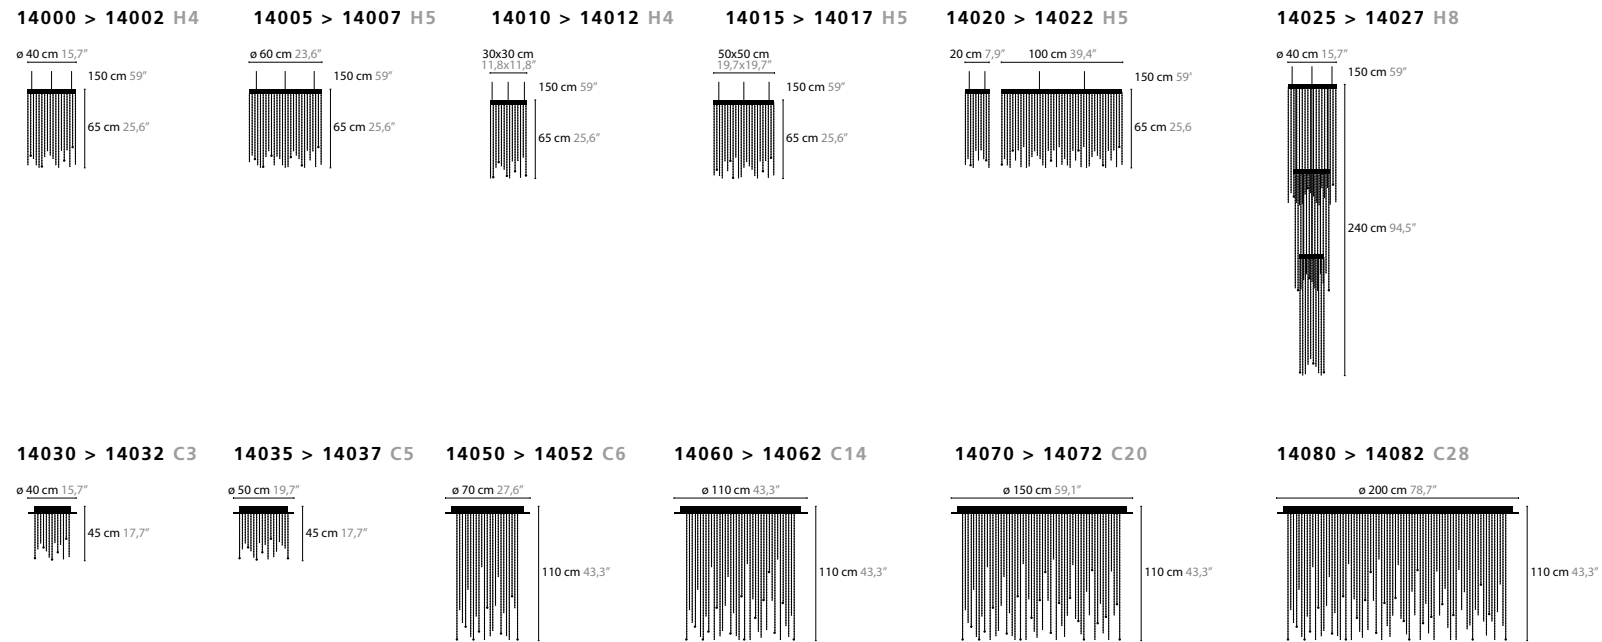

ICE FALL

ICE FALL IS A REGISTERED DESIGN BY COEN MUNSTERS 2016

ICE FALL H4 BASE: 4 X G9 / 220V / MAX. 40W
14000 CRYSTAL COLORS 00 01 02 10
14001 SPECTRA® CRYSTAL COLORS 00 01 02 10
14002 SWAROVSKI® STRASS® COLORS 00 01 02 10

ICE FALL C3 BASE: 3 X GU10 / 220V / MAX. 50W
14030 CRYSTAL COLORS 01 02 05 10 12 16
14031 SPECTRA® CRYSTAL COLORS 01 02 05 10 12 16
14032 SWAROVSKI® STRASS® COLORS 01 02 05 10 12 16

ICE FALL H5 BASE: 5 X G9 / 220V / MAX. 40W
14005 CRYSTAL COLORS 00 01 02 10
14006 SPECTRA® CRYSTAL COLORS 00 01 02 10
14007 SWAROVSKI® STRASS® COLORS 00 01 02 10

ICE FALL C5 BASE: 5 X GU10 / 220V / MAX. 50W
14035 CRYSTAL COLORS 01 02 05 10 12 16
14036 SPECTRA® CRYSTAL COLORS 01 02 05 10 12 16
14037 SWAROVSKI® STRASS® COLORS 01 02 05 10 12 16

ICE FALL H4 BASE: 4 X G9 / 220V / MAX. 40W
14010 CRYSTAL COLORS 00 01 02 10
14011 SPECTRA® CRYSTAL COLORS 00 01 02 10
14012 SWAROVSKI® STRASS® COLORS 00 01 02 10

ICE FALL C6 BASE: 6 X GU10 / 220V / MAX. 50W
14050 CRYSTAL COLORS 01 02 05 10 12 16
14051 SPECTRA® CRYSTAL COLORS 01 02 05 10 12 16
14052 SWAROVSKI® STRASS® COLORS 01 02 05 10 12 16

ICE FALL H5 BASE: 5 X G9 / 220V / MAX. 40W
14015 CRYSTAL COLORS 00 01 02 10
14016 SPECTRA® CRYSTAL COLORS 00 01 02 10
14017 SWAROVSKI® STRASS® COLORS 00 01 02 10

ICE FALL C14 BASE: 14 X GU10 / 220V / MAX. 50W
14060 CRYSTAL COLORS 01 02 05 10 12 16
14061 SPECTRA® CRYSTAL COLORS 01 02 05 10 12 16
14062 SWAROVSKI® STRASS® COLORS 01 02 05 10 12 16

ICE FALL H5 BASE: 5 X G9 / 220V / MAX. 40W
14020 CRYSTAL COLORS 01 02 05 10 12 16
14021 SPECTRA® CRYSTAL COLORS 01 02 05 10 12 16
14022 SWAROVSKI® STRASS® COLORS 01 02 05 10 12 16

ICE FALL C20 BASE: 14 X GU10 / 220V / MAX. 50W
14070 CRYSTAL COLORS 01 02 05 10 12 16
14071 SPECTRA® CRYSTAL COLORS 01 02 05 10 12 16
14072 SWAROVSKI® STRASS® COLORS 01 02 05 10 12 16

ICE FALL H8 BASE: 8 X G9 / 220V / MAX. 40W
14025 CRYSTAL COLORS 00 01 02 10
14026 SPECTRA® CRYSTAL COLORS 00 01 02 10
14027 SWAROVSKI® STRASS® COLORS 00 01 02 10

ICE FALL C28 BASE: 28 X GU10 / 220V / MAX. 50W
14080 CRYSTAL COLORS 01 02 05 10 12 16
14081 SPECTRA® CRYSTAL COLORS 01 02 05 10 12 16
14082 SWAROVSKI® STRASS® COLORS 01 02 05 10 12 16

1. **COLORS**
2. 01 SATIN BRASS MESSING MATT
   - 02 CHROME CHROME
   - 05 BRONZE ALTMESSING
   - 10 BLACK MATT SCHWARZ MATT
   - 12 BLACK GLOSSY SCHWARZ POLIERT
   - 16 MATT NICKEL NICKEL MATT

GENERAL INFORMATION: - CUSTOMIZING FOR ALL MODELS ON REQUEST