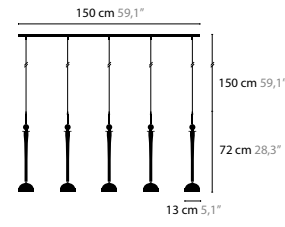

SWEET SYMPHONY IS A REGISTERED DESIGN BY COEN MUNSTERS 2010

12810 / 12811 H1

12820 / 12821 H3

12830 / 12831 H5

12840 H9

12850 / 12851 W1

SWEET SYMPHONY H1 BASE: 1 X GU10 / 220V / MAX. 50W

12810 BLACK GLASS COLORS 00 01 02 05 10 12 16
12811 CLEAR GLASS COLORS 00 01 02 05 10 12 16