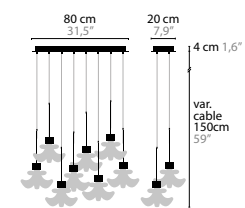

14470

14475

225

ENGLISH ROSE

ENGLISH ROSE IS A REGISTERED DESIGN BY COEN MUNSTERS 2018

14470 H1

14475 H8L

14480 H16L