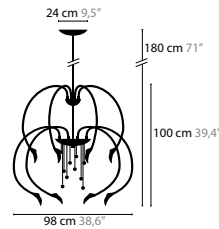

10360 W1

10328 / 10329 H12