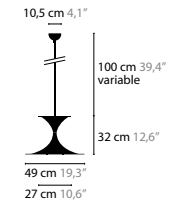

JAZZY

JAZZY IS A REGISTERED DESIGN BY COEN MUNSTERS 2008

11210 / 11211