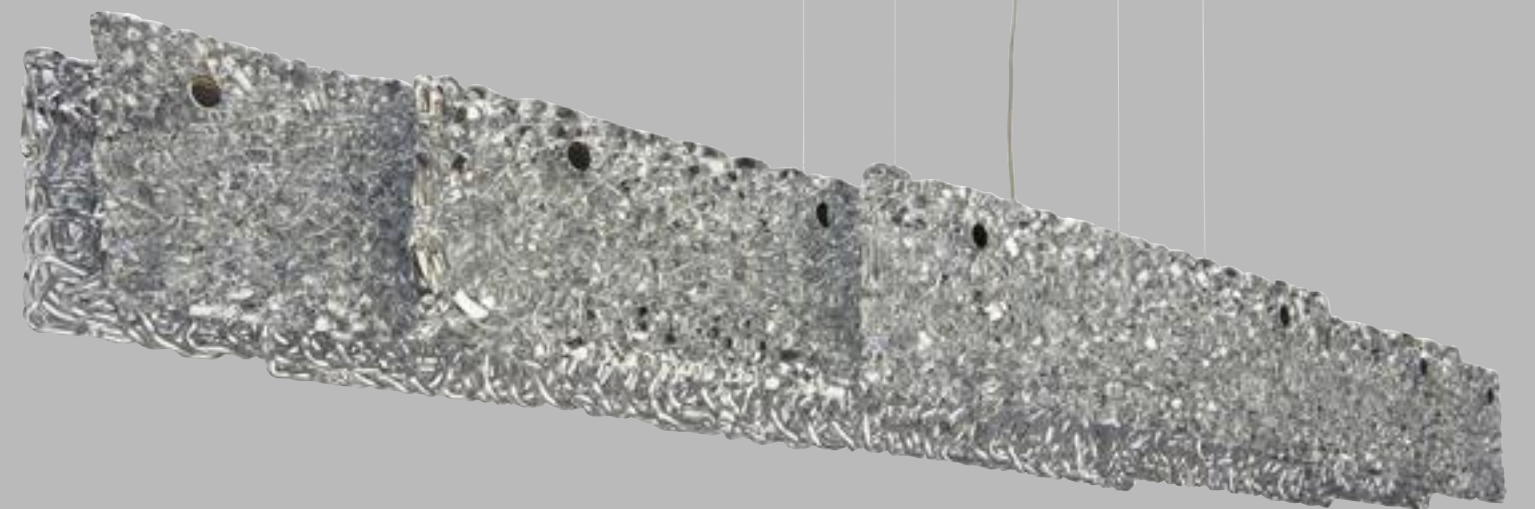

11821 SILVER GLASS