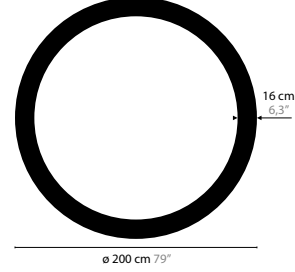

12428 > 12430 H17