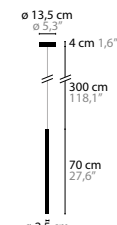

GLOW

GLOW IS A REGISTRATED DESIGN BY COEN MUNSTERS 2012

GLOW

11060 W2

11070 W2 XL

11005 H1

11010 H1

11020 H1

11030 H1

11040 H1

GLOW W2 2 X LED 4,5 WATT / 2700K
11060 COLORS 01 02 05 16 32

GLOW W2 XL 2 X LED 4,5 WATT / 2700K
11070 COLORS 01 02 05 16 32

GLOW H1 1X LED 4,5 WATT / 2700K
11005 50 CM TUBE COLORS 01 02 05 16 32
11010 70 CM TUBE COLORS 01 02 05 16 32
11020 100 CM TUBE COLORS 01 02 05 16 32
11030 130 CM TUBE COLORS 01 02 05 16 32
11040 185 CM TUBE COLORS 01 02 05 16 32

1. **COLORS**
2. 01 SATIN BRASS MESSING MATT
   - 02 CHROME CHROME
   - 05 BRONZE ALTMESSING
   - 16 MATT NICKEL NICKEL MATT
   - 32 BLACK STRUCTURE SCHWARZ STRUKTUR

GENERAL INFORMATION: - DIMMABLE
- OTHER COLORS ON REQUEST