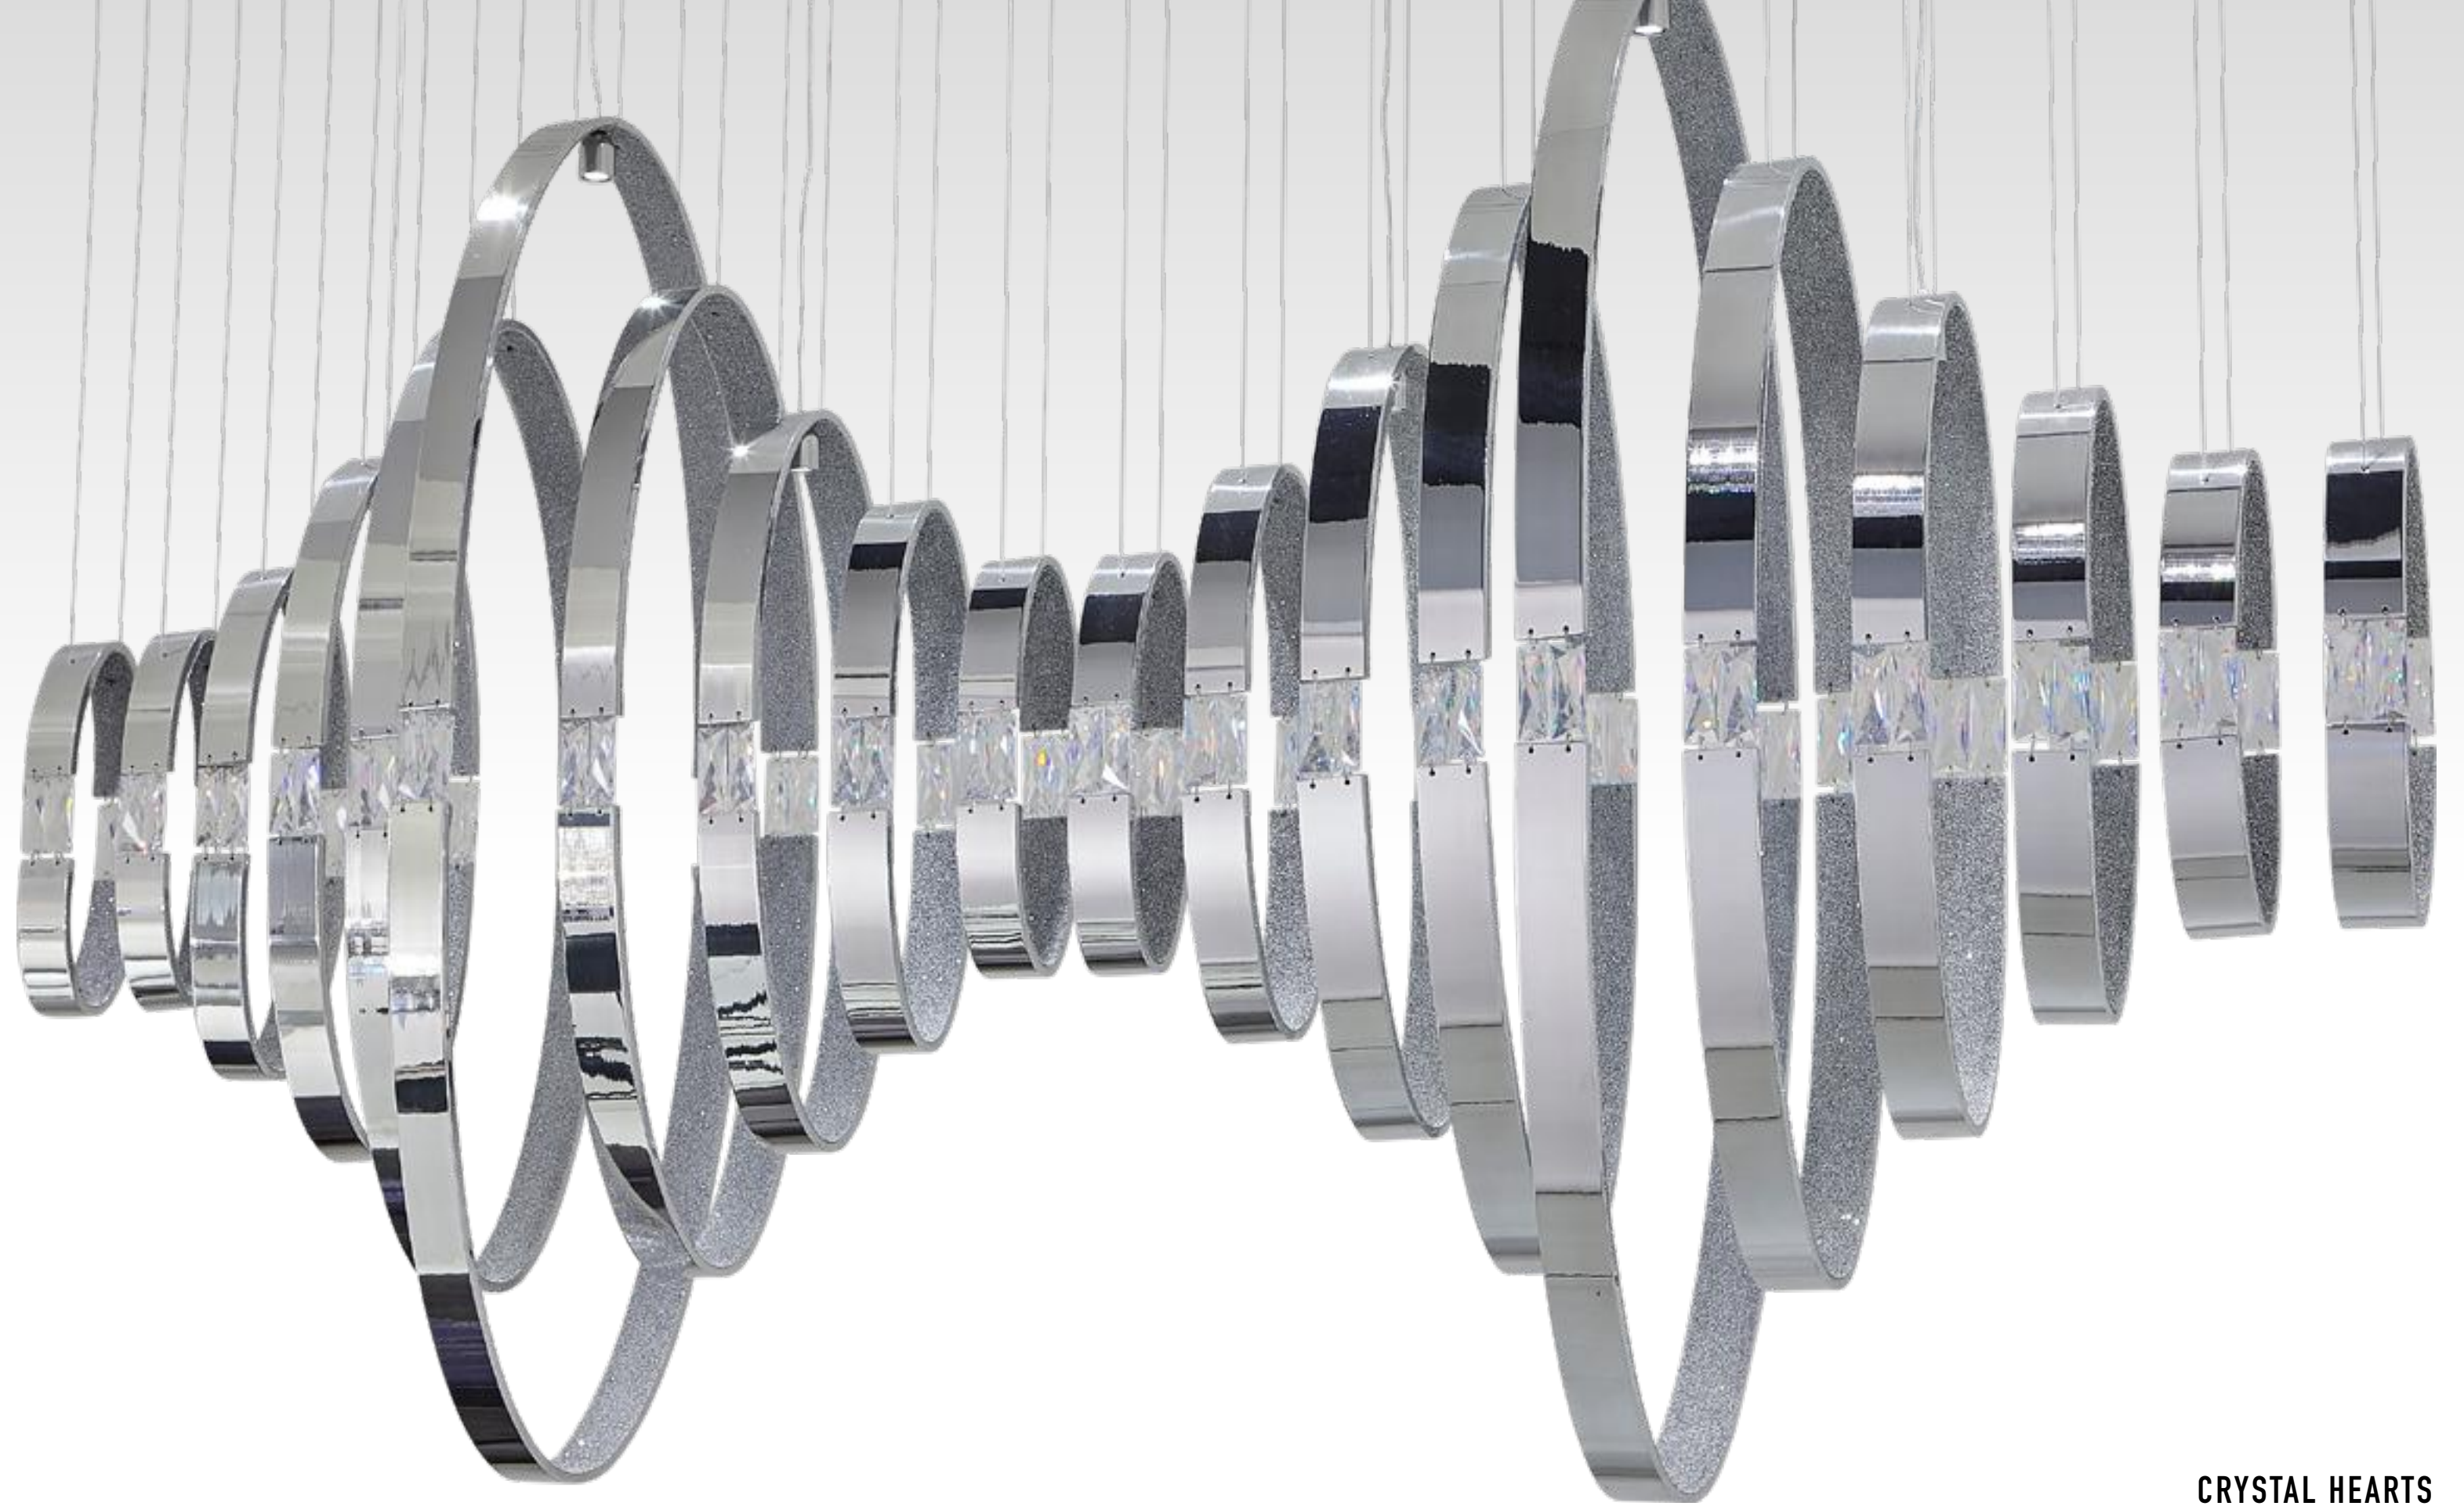

CRYSTAL HEARTS

CRYSTAL HEARTS

CRYSTALIZED WITH SWAROVSKI® STRASS® FABRIC
CRYSTALS INSIDE KRISTALLISIERT MIT SWAROVSKI®
STRASS® FABRIC KRISTALLEN IM INNEREN

INSIDE COMPLETELY COVERED
WITH HIGHLY EXCLUSIVE SWAROVSKI® STRASS® FABRIC,
USING ITS SPARKLE TO CONNECT THE LINES OF THE FIXTURES.
THE OUTCOME IS AN ORGANIC CONTEMPORARY CLASSICAL SCULPTURE
WITH OVALS PLACED SIDE BY SIDE,
AS LIFE... AS A 'DANCE FOR LIFE',
FROM WHICH THE SPARKLE OF THE CRYSTALS
IS VISIBLE FROM EVERY ANGLE.
PIECES OF ART, STRAIGHT FROM THE HEART.
THE HEART AS THE MIDDLE OF EACH LIFE.
IT MOVES... IT MOVES ALL OVER THE WORLD.
THIS LIGHT OF CRYSTAL HEARTS IS MOVING
AND CAN BE BUILD UP WITH MOVEMENTS 1 TILL 5.
IN A WAY OF LIFE, YOUR LIFE!