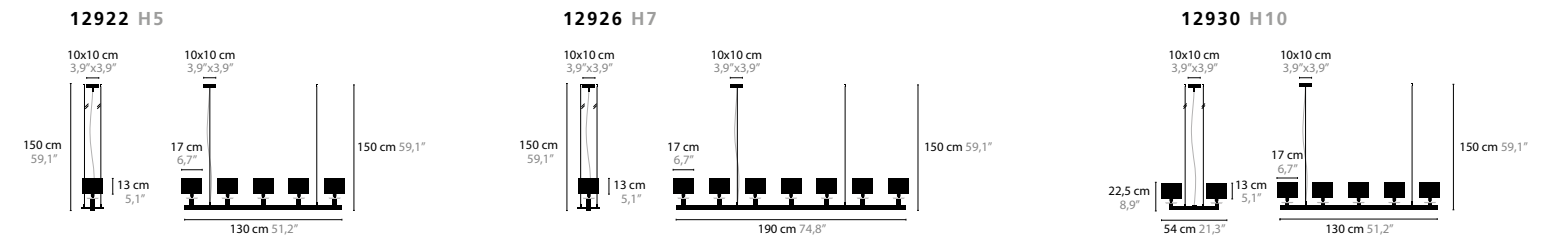

12950

12954

12980

SWINGING BALLET

12970

SWINGING BALLET

SWINGING BALLET IS A REGISTRATED DESIGN BY COEN MUNSTERS 2009

SWINGING BALLET H6 BASE: 6 X E14 / 220V / MAX. 40W - CHAIN CA. 1,5 MTR.
12910 SWAROVSKI® STRASS® COLORS 00 01 02 05 10 12 13 14 16 SHADE 301 310 320 377 391