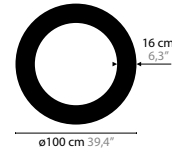

SKY CYCLES

SKY CYCLES

SKY CYCLES

- 12416 CRYSTAL
- 12417 SPECTRA® CRYSTAL
- 12418 SWAROVSKI® STRASS®

SKY CYCLES ROUND / SQUARE

SKY CYCLES IS A REGISTERED DESIGN BY COEN MUNSTERS 2016

12410 > 12412 H6

12416 > 12418 H12