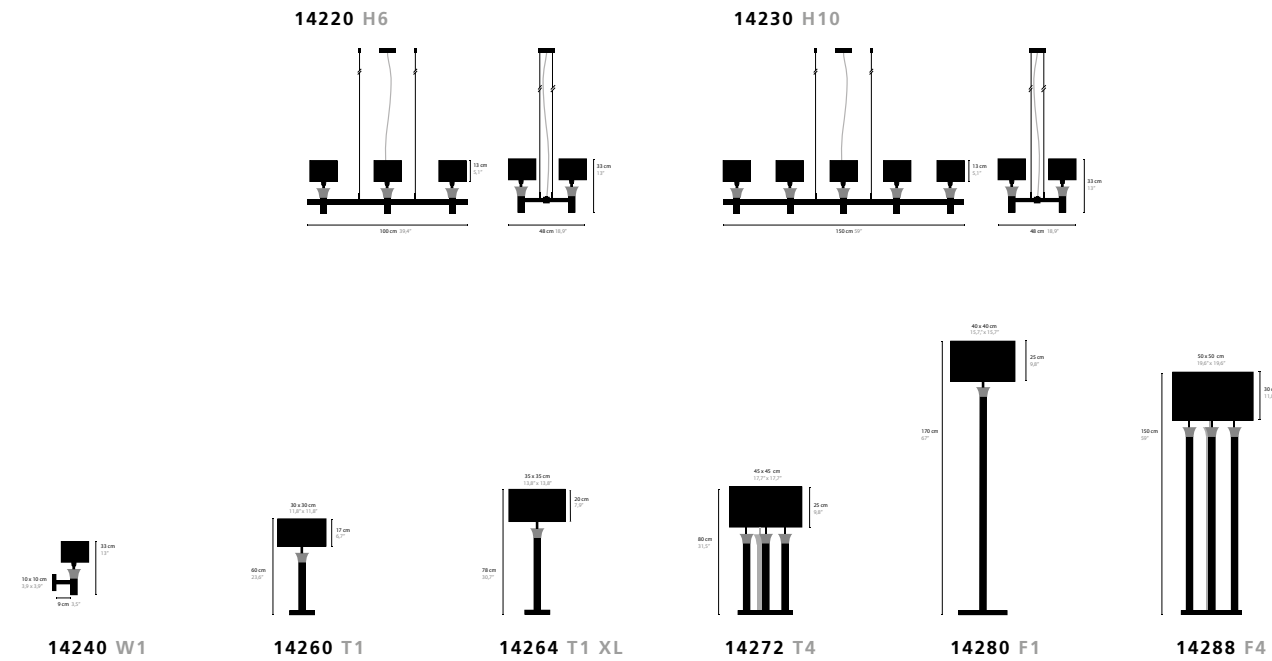

SIDE BY SIDE

SIDE BY SIDE IS A REGISTERED DESIGN BY COEN MUNSTERS 2018

SIDE BY SIDE H6	BASE: 6X E14 / 220V / MAX 40W
14220 WITH OPTICAL GLASS ELEMENT	COLORS 00 01 02 05 10 12 13 14 16 SHADE 301 310 320 377 391 S FOR SILVER INSIDE SHADE / G FOR GOLD INSIDE SHADE
SIDE BY SIDE H10	BASE: 10X E14 / 220V / MAX 40W
14230 WITH OPTICAL GLASS ELEMENT	COLORS 00 01 02 05 10 12 13 14 16 SHADE 301 310 320 377 391 S FOR SILVER INSIDE SHADE / G FOR GOLD INSIDE SHADE
SIDE BY SIDE W1	BASE: 1X E14 / 220V / MAX 40W
14240 WITH OPTICAL GLASS ELEMENT	COLORS 00 01 02 05 10 12 13 14 16 SHADE 301 310 320 377 391 S FOR SILVER INSIDE SHADE / G FOR GOLD INSIDE SHADE
SIDE BY SIDE T1	BASE: 1X E27 / 220V / MAX 60W
14260 WITH OPTICAL GLASS ELEMENT	COLORS 00 01 02 05 10 12 13 14 16 SHADE 301 310 320 377 391 S FOR SILVER INSIDE SHADE / G FOR GOLD INSIDE SHADE
SIDE BY SIDE T1 XL	BASE: 1X E27 / 220V / MAX 60W
14264 WITH OPTICAL GLASS ELEMENT	COLORS 00 01 02 05 10 12 13 14 16 SHADE 301 310 320 377 391 S FOR SILVER INSIDE SHADE / G FOR GOLD INSIDE SHADE
SIDE BY SIDE T4	BASE: 4X E27 / 220V / MAX 40W PER LIGHT
14272 WITH OPTICAL GLASS ELEMENT	COLORS 00 01 02 05 10 12 13 14 16 SHADE 301 310 320 377 391 S FOR SILVER INSIDE SHADE / G FOR GOLD INSIDE SHADE
SIDE BY SIDE F1	BASE: 1X E27 / 220V / MAX 60W
14280 WITH OPTICAL GLASS ELEMENT	COLORS 00 01 02 05 10 12 13 14 16 SHADE 301 310 320 377 391 S FOR SILVER INSIDE SHADE / G FOR GOLD INSIDE SHADE
SIDE BY SIDE F4	BASE: 4X E27 / 220V / MAX 60W PER LIGHT
14288 WITH OPTICAL GLASS ELEMENT	COLORS 00 01 02 05 10 12 13 14 16 SHADE 301 310 320 377 391 S FOR SILVER INSIDE SHADE / G FOR GOLD INSIDE SHADE

COLORS	
00	BRILLIANT BRASS MESSING POLIERT
01	SATIN BRASS MESSING MATT
02	CHROME CHROME
05	BRONZE ALTMESSING
10	BLACK MATT SCHWARZ MATT
12	BLACK GLOSSY SCHWARZ POLIERT
13	WHITE GLOSSY WEISS POLIERT
14	WHITE MATT WEISS MATT
16	MATT NICKEL NICKEL MATT

SHADE	
301	WHITE WEISS
310	CREME CREME
320	BLACK SCHWARZ
377	BROWN BRAUN
391	RED ROT

GENERAL INFORMATION:

- FOR SILVER OR GOLD FINISHING INSIDE SHADE
- PUT 'S' FOR SILVER OR 'G' FOR GOLD BEHIND SHADE COLOR NUMBER
- OPTICAL GLASS
- OTHER COLORS ON REQUEST