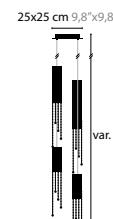

12130 > 12137 H4