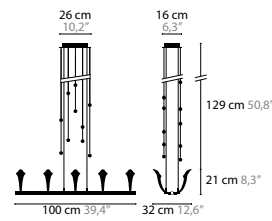

CHILL OUT

CHILL OUT IS A REGISTERED DESIGN BY COEN MUNSTERS 2005

CHILL OUT H6 BASE: 6 X G9 / 220V / MAX. 40W

10310 WITHOUT CRYSTAL COLORS 00 01 02 05 10 12 16
10311 WITH 10 SWAROVSKI® STRASS® BALLS COLORS 00 01 02 05 10 12 16

CHILL OUT H8 BASE: 8 X G9 / 220V / MAX. 40W

10322 WITHOUT CRYSTAL COLORS 00 01 02 05 10 12 16
10323 WITH 10 SWAROVSKI® STRASS® BALLS COLORS 00 01 02 05 10 12 16

CHILL OUT H6 BASE: 6 X G9 / 220V / MAX. 40W

10316 WITHOUT CRYSTAL COLORS 00 01 02 05 10 12 16
10317 WITH 10 SWAROVSKI® STRASS® BALLS COLORS 00 01 02 05 10 12 16

CHILL OUT H12 BASE: 12 X G9 / 220V / MAX. 40W

10328 WITHOUT CRYSTAL COLORS 00 01 02 05 10 12 16
10329 WITH 10 SWAROVSKI® STRASS® BALLS COLORS 00 01 02 05 10 12 16

CHILL OUT H10 BASE: 10 X G9 / 220V / MAX. 40W

10334 WITHOUT CRYSTAL COLORS 00 01 02 05 10 12 16
10335 WITH 10 SWAROVSKI® STRASS® BALLS COLORS 00 01 02 05 10 12 16

CHILL OUT H14 BASE: 14 X G9 / 220V / MAX. 40W

10340 WITHOUT CRYSTAL COLORS 00 01 02 05 10 12 16
10341 WITH 10 SWAROVSKI® STRASS® BALLS COLORS 00 01 02 05 10 12 16

CHILL OUT C5 BASE: 5 X G9 / 220V / MAX. 40W

10380 WITHOUT CRYSTAL COLORS 00 01 02 05 10 12 16

CHILL OUT W1 BASE: 1 X G9 / 220V / MAX. 40W

10360 WITHOUT CRYSTAL COLORS 00 01 02 05 10 12 16

COLORS

- 00 BRILLIANT BRASS
  MESSING POLIERT
- 01 SATIN BRASS
  MESSING MATT
- 02 CHROME
  CHROME
- 05 BRONZE
  ALTMESSING
- 10 BLACK MATT
  SCHWARZ MATT
- 12 BLACK GLOSSY
  SCHWARZ POLIERT
- 16 MATT NICKEL
  NICKEL MATT