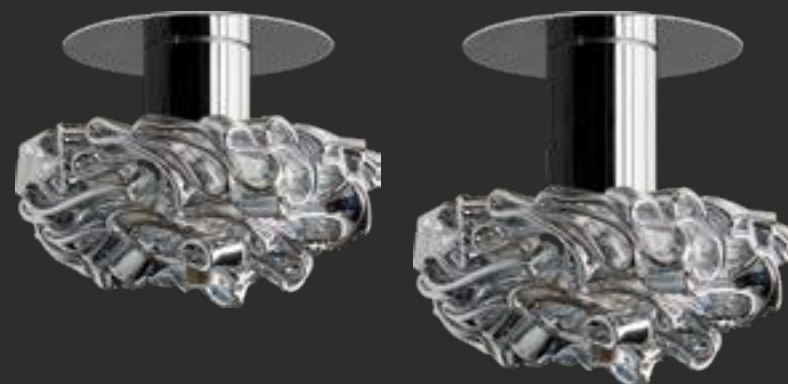

10870 CLEAR GLASS
10871 SILVER GLASS
10872 GOLD GLASS

10880 CLEAR GLASS
10881 SILVER GLASS
10882 GOLD GLASS

FLOWERS FROM AMSTERDAM

10860 CLEAR GLASS
10861 SILVER GLASS
10862 GOLD GLASS