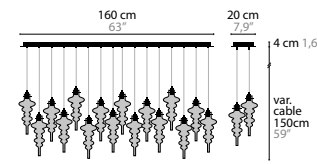

14360 H5

14365 H8

14370 H8L

14375 H16L

14380 W1

14385 W1+1

REFLEXX H1	1X LED 6W / 3000K
14350 COLORS 00 02 32	CLEAR GLASS
REFLEXX H3	3X LED 6W / 3000K
14355 COLORS 00 02 32	CLEAR GLASS
REFLEXX H5	5X LED 6W / 3000K
14360 COLORS 00 02 32	CLEAR GLASS
REFLEXX H8	8X LED 6W / 3000K
14365 COLORS 00 02 32	CLEAR GLASS
REFLEXX H8L	8X LED 6W / 3000K
14370 COLORS 00 02 32	CLEAR GLASS
REFLEXX H16L	16X LED 6W / 3000K
14375 COLORS 00 02 32	CLEAR GLASS
REFLEXX W1	1X LED 6W / 3000K
14380 COLORS 00 02 32	CLEAR GLASS
REFLEXX W1+1	2X LED 6W / 3000K
14385 COLORS 00 02 32	CLEAR GLASS