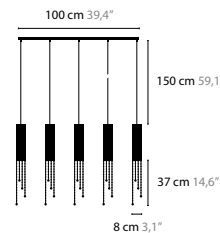

12220 > 12225 H5