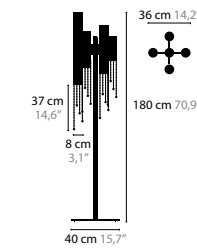

12340 > 12342 F4+4

SEXY CRYSTALS H1 BASE: 1 X GU10 / 220V / MAX. 50W

12110	20 CM, SPECTRA® CRYSTAL	COLORS	00 01 02 05 10 12 13 14 16
12111	20 CM, SWAROVSKI® STRASS®	COLORS	00 01 02 05 10 12 13 14 16
12112	30 CM, SPECTRA® CRYSTAL	COLORS	00 01 02 05 10 12 13 14 16
12113	30 CM, SWAROVSKI® STRASS®	COLORS	00 01 02 05 10 12 13 14 16
12114	40 CM, SPECTRA® CRYSTAL	COLORS	00 01 02 05 10 12 13 14 16
12115	40 CM, SWAROVSKI® STRASS®	COLORS	00 01 02 05 10 12 13 14 16

SEXY CRYSTALS H3 BASE: 3 X GU10 / 220V / MAX. 50W

12200	20 CM, SPECTRA® CRYSTAL	COLORS	00 01 02 05 10 12 13 14 16
12201	20 CM, SWAROVSKI® STRASS®	COLORS	00 01 02 05 10 12 13 14 16
12202	30 CM, SPECTRA® CRYSTAL	COLORS	00 01 02 05 10 12 13 14 16
12203	30 CM, SWAROVSKI® STRASS®	COLORS	00 01 02 05 10 12 13 14 16
12204	40 CM, SPECTRA® CRYSTAL	COLORS	00 01 02 05 10 12 13 14 16
12205	40 CM, SWAROVSKI® STRASS®	COLORS	00 01 02 05 10 12 13 14 16

SEXY CRYSTALS H5 BASE: 5 X GU10 / 220V / MAX. 50W

12220	20 CM, SPECTRA® CRYSTAL	COLORS	00 01 02 05 10 12 13 14 16
12221	20 CM, SWAROVSKI® STRASS®	COLORS	00 01 02 05 10 12 13 14 16
12222	30 CM, SPECTRA® CRYSTAL	COLORS	00 01 02 05 10 12 13 14 16
12223	30 CM, SWAROVSKI® STRASS®	COLORS	00 01 02 05 10 12 13 14 16
12224	40 CM, SPECTRA® CRYSTAL	COLORS	00 01 02 05 10 12 13 14 16
12225	40 CM, SWAROVSKI® STRASS®	COLORS	00 01 02 05 10 12 13 14 16

SEXY CRYSTALS H5 BASE: 5 X GU10 / 220V / MAX. 50W

12240	20 CM, SPECTRA® CRYSTAL	COLORS	00 01 02 05 10 12 13 14 16
12241	20 CM, SWAROVSKI® STRASS®	COLORS	00 01 02 05 10 12 13 14 16
12242	30 CM, SPECTRA® CRYSTAL	COLORS	00 01 02 05 10 12 13 14 16
12243	30 CM, SWAROVSKI® STRASS®	COLORS	00 01 02 05 10 12 13 14 16
12244	40 CM, SPECTRA® CRYSTAL	COLORS	00 01 02 05 10 12 13 14 16
12245	40 CM, SWAROVSKI® STRASS®	COLORS	00 01 02 05 10 12 13 14 16

SEXY CRYSTALS H7 BASE: 7 X GU10 / 220V / MAX. 50W

12260	20 CM, SPECTRA® CRYSTAL	COLORS	00 01 02 05 10 12 13 14 16
12261	20 CM, SWAROVSKI® STRASS®	COLORS	00 01 02 05 10 12 13 14 16
12262	30 CM, SPECTRA® CRYSTAL	COLORS	00 01 02 05 10 12 13 14 16
12263	30 CM, SWAROVSKI® STRASS®	COLORS	00 01 02 05 10 12 13 14 16
12264	40 CM, SPECTRA® CRYSTAL	COLORS	00 01 02 05 10 12 13 14 16
12265	40 CM, SWAROVSKI® STRASS®	COLORS	00 01 02 05 10 12 13 14 16

SEXY CRYSTALS H4 BASE: 4 X GU10 / 220V / MAX. 50W, WITH CABLE 3 MTR / 118"

12130	20 CM, SPECTRA® CRYSTAL	COLORS	00 01 02 05 10 12 13 14 16
12131	20 CM, SWAROVSKI® STRASS®	COLORS	00 01 02 05 10 12 13 14 16
12132	30 CM, SPECTRA® CRYSTAL	COLORS	00 01 02 05 10 12 13 14 16
12133	30 CM, SWAROVSKI® STRASS®	COLORS	00 01 02 05 10 12 13 14 16
12134	40 CM, SPECTRA® CRYSTAL	COLORS	00 01 02 05 10 12 13 14 16
12135	40 CM, SWAROVSKI® STRASS®	COLORS	00 01 02 05 10 12 13 14 16
12136	MIX, SPECTRA® CRYSTAL	COLORS	00 01 02 05 10 12 13 14 16
12137	MIX, SWAROVSKI® STRASS®	COLORS	00 01 02 05 10 12 13 14 16

SEXY CRYSTALS H8L BASE: 8 X GU10 / 220V / MAX. 50W

12178	MIX, SPECTRA® CRYSTAL	COLORS	00 01 02 05 10 12 13 14 16	TUBES 3X20 3X30 2X40
12179	MIX, SWAROVSKI® STRASS®	COLORS	00 01 02 05 10 12 13 14 16	TUBES 3X20 3X30 2X40

SEXY CRYSTALS H16L BASE: 16 X GU10 / 220V / MAX. 50W

12180	MIX, SPECTRA® CRYSTAL	COLORS	00 01 02 05 10 12 13 14 16	TUBES 6X20 6X30 4X40
12181	MIX, SWAROVSKI® STRASS®	COLORS	00 01 02 05 10 12 13 14 16	TUBES 6X20 6X30 4X40