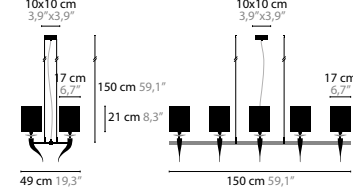

LOVING ARMS

LOVING ARMS IS A REGISTERED DESIGN BY COEN MUNSTERS 2008

11610 H5

11620 H6

11624 H10

11680 F4

11640 W1

11644 W2

11670 T2

LOVING ARMS H5	BASE: 5 X E14 / 220V / MAX. 40W
11610 WITH CRYSTAL ELEMENTS	COLORS 00 01 02 05 10 12 13 14 16 SHADE 301 310 320 377 391
LOVING ARMS H6	BASE: 6 X E14 / 220V / MAX. 40W
11620 WITH CRYSTAL ELEMENTS	COLORS 00 01 02 05 10 12 13 14 16 SHADE 301 310 320 377 391
LOVING ARMS H10	BASE: 10 X E14 / 220V / MAX. 40W
11624 WITH CRYSTAL ELEMENTS	COLORS 00 01 02 05 10 12 13 14 16 SHADE 301 310 320 377 391
LOVING ARMS F4	BASE: 4 X E14 / 220V / MAX. 40W INCL. REGULAR / DIMMER
11680 WITH CRYSTAL ELEMENTS	COLORS 00 01 02 05 10 12 13 14 16 SHADE 301 310 320 377 391
LOVING ARMS W1	BASE: 1 X E14 / 220V / MAX. 25W
11640 WITH CRYSTAL ELEMENTS	COLORS 00 01 02 05 10 12 13 14 16 SHADE 301 310 320 377 391
LOVING ARMS W2	BASE: 2 X E14 / 220V / MAX. 25W
11644 WITH CRYSTAL ELEMENTS	COLORS 00 01 02 05 10 12 13 14 16 SHADE 301 310 320 377 391
LOVING ARMS T2	BASE: 2 X E14 / 220V / MAX. 40W INCL. REGULAR / DIMMER
11670 WITH CRYSTAL ELEMENTS	COLORS 00 01 02 05 10 12 13 14 16 SHADE 301 310 320 377 391

COLORS	00	BRILLIANT BRASS MESSING POLIERT	
	01	SATIN BRASS MESSING MATT	
	02	CHROME CHROME	
	05	BRONZE ALTMESSING	
	10	BLACK MATT SCHWARZ MATT	
	12	BLACK GLOSSY SCHWARZ POLIERT	
	13	WHITE GLOSSY WEISS POLIERT	
	14	WHITE MATT WEISS MATT	
	16	MATT NICKEL NICKEL MATT	
	SHADE	301	WHITE WEISS
		310	CREME CREME
		320	BLACK SCHWARZ
		377	BROWN BRAUN
		391	RED ROT

GENERAL INFORMATION: - ON REQUEST WITHOUT CRYSTAL PARTS
- OTHER COLORS ON REQUEST