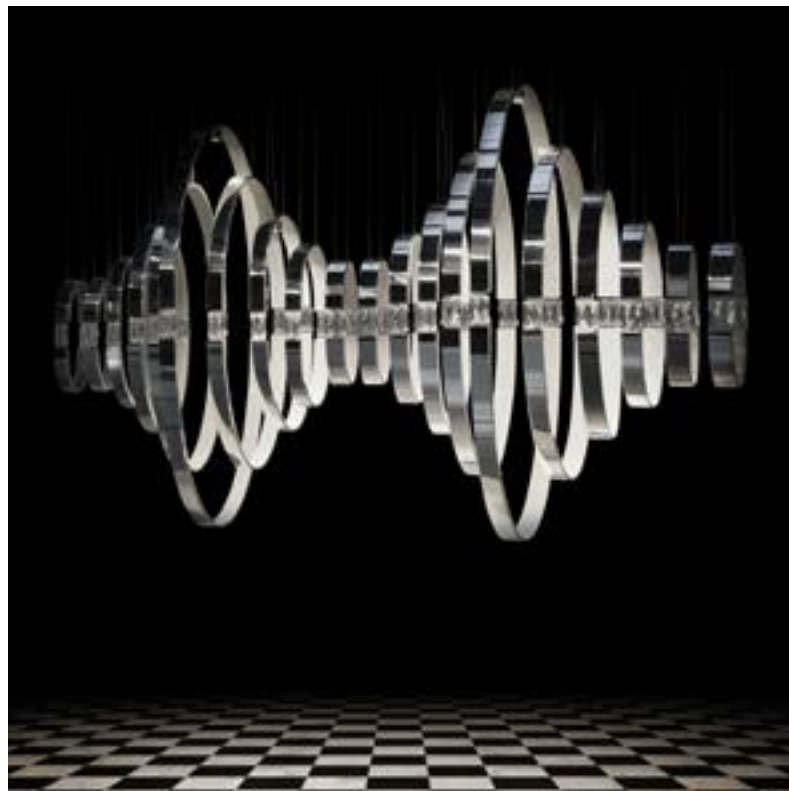

CRYSTAL HEARTS

CRYSTAL HEARTS IS A REGISTERED DESIGN BY COEN MUNSTERS 2013

CRYSTAL HEARTS MOVEMENT 1

10410 WITHOUT LED COLORS 02
10415 WITH LED / 3W COLORS 02

H. 320 X 100 X 50 MM

CRYSTAL HEARTS MOVEMENT 2

10420 WITHOUT LED COLORS 02
10425 WITH LED / 3W COLORS 02

H. 420 X 135 X 50 MM

CRYSTAL HEARTS MOVEMENT 3

10430 WITHOUT LED COLORS 02
10435 WITH LED / 3W COLORS 02

H. 580 X 200 X 50 MM

CRYSTAL HEARTS MOVEMENT 4

10440 WITHOUT LED COLORS 02
10445 WITH LED / 3W COLORS 02

H. 780 X 295 X 50 MM

CRYSTAL HEARTS MOVEMENT 5

10450 WITHOUT LED COLORS 02
10455 WITH LED / 3W COLORS 02

H. 1080 X 400 X 50 MM

RINGS ARE CONNECTED WITH EACH OTHER WITH SWAROVSKI® STRASS® CRYSTALS RINGS' INSIDES ARE COVERED WITH HIGHLY EXCLUSIVE SWAROVSKI® STRASS® FABRIC

CEILING BOX: 100 X 45 X 40 MM
DISTANCE BETWEEN CABLES: 60 MM

CREATE YOUR OWN CRYSTAL HEARTS WITH MOVEMENT 1 TILL 5
PLEASE NOTICE:

- YOUR DISTANCE BETWEEN THE MOVEMENTS
- THE NUMBER OF MOVEMENTS WITH OR WITHOUT LED LIGHT
- MOUNTING THE MOVEMENTS DIRECT TO THE CEILING OR MOUNTING Y A CEILING BOX
- CUSTOMIZED CEILING BOXES ON REQUEST

RINGE SIND MITEINANDER VERBUNDEN MIT SWAROVSKI® STRASS® KRISTALLEN RINGE INNEN SIND MIT EXKLUSIVEN SWAROVSKI® STRASS® KRISTALL GEWEBE BEDECKT

DECKENKASTEN: 100 X 45 X 40 MM
ABSTAND ZWISCHEN DEN KABELN: 60 MM

ERSTELLE DEINE EIGENEN KRISTALLHERZEN MIT BEWEGUNG 1 BIS 5
BEACHTEN SIE BITTE:

- IHRE DISTANZ ZWISCHEN DEN BEWEGUNGEN
- DIE ANZAHL DER BEWEGUNGEN MIT ODER OHNE LED-LICHT
- MONTAGE DER BEWEGUNGEN DIREKT AN DER DECKE ODER MONTAGE DURCH EINE DECKENBOX
- KUNDENSPEZIFISCHE DECKENBOXEN AUF ANFRAGE