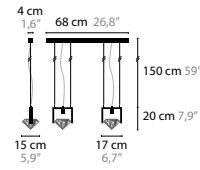

10514 / 10515 H2