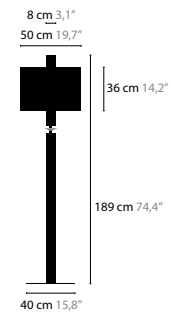

SUNRISE

SUNRISE IS A REGISTERED DESIGN BY COEN MUNSTERS 2006

12740 T3

12760 F1

SUNRISE T3 BASE: 3 X E27 / 220V / MAX. 40W / WITH REGULAR / DIMMER

12740 WITH CRYSTAL ELEMENT   **COLORS** 00 01 02 05 10 12 13 14 16   **SHADE** 301 310 320 377 391

SUNRISE F3+1 BASE: 3 X E27 / 220V / MAX. 40W, BASE UPLIGHTER: 1 X GU10 / 220V / MAX. 50W / WITH REGULAR / DIMMER

12760 WITH CRYSTAL ELEMENT   **COLORS** 00 01 02 05 10 12 13 14 16   **SHADE** 301 310 320 377 391

COLORS	00	BRILLIANT BRASS MESSING POLIERT
	01	SATIN BRASS MESSING MATT
	02	CHROME CHROME
	05	BRONZE ALTMESSING
	10	BLACK MATT SCHWARZ MATT
	12	BLACK GLOSSY SCHWARZ POLIERT
	13	WHITE GLOSSY WEISS POLIERT
	14	WHITE MATT WEISS MATT
	16	MATT NICKEL NICKEL MATT
SHADE	301	WHITE WEISS
	310	CREME CREME
	320	BLACK SCHWARZ
	377	BROWN BRAUN
	391	RED ROT

GENERAL INFORMATION: - FLOORLIGHT WITH UPLIGHT
- OTHER COLORS ON REQUEST