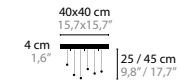

SPRANKLING

SPRANKLING DISK IS A REGISTERED DESIGN BY COEN MUNSTERS 2003

12670 > 12673 C9