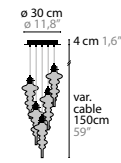

14360 H5

14365 H8

14370 H8L

14375 H16L

14380 W1

14385 W1+1

REFLEXX H1	1X LED 6W / 3000K
14350 COLORS 00 02 32	CLEAR GLASS
REFLEXX H3	3X LED 6W / 3000K
14355 COLORS 00 02 32	CLEAR GLASS
REFLEXX H5	5X LED 6W / 3000K
14360 COLORS 00 02 32	CLEAR GLASS
REFLEXX H8	8X LED 6W / 3000K
14365 COLORS 00 02 32	CLEAR GLASS
REFLEXX H8L	8X LED 6W / 3000K
14370 COLORS 00 02 32	CLEAR GLASS
REFLEXX H16L	16X LED 6W / 3000K
14375 COLORS 00 02 32	CLEAR GLASS
REFLEXX W1	1X LED 6W / 3000K
14380 COLORS 00 02 32	CLEAR GLASS
REFLEXX W1+1	2X LED 6W / 3000K
14385 COLORS 00 02 32	CLEAR GLASS