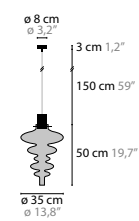

14400 H1 XXL

1. COLORS
2. 00 BRILLIANT BRASS
     MESSING POLIERT
   - 02 CHROME
     CHROME
   - 32 BLACK STRUCTURE
     SCHWARZ STRUKTUR

GENERAL INFORMATION: - DIMMABLE
- OTHER COLORS ON REQUEST

REFLEXX XXL

14400