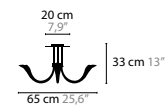

CHILL OUT

CHILL OUT IS A REGISTERED DESIGN BY COEN MUNSTERS 2005

CHILL OUT H6 BASE: 6 X G9 / 220V / MAX. 40W

10310 WITHOUT CRYSTAL COLORS 00 01 02 05 10 12 16
10311 WITH 10 SWAROVSKI® STRASS® BALLS COLORS 00 01 02 05 10 12 16

CHILL OUT H8 BASE: 8 X G9 / 220V / MAX. 40W

10322 WITHOUT CRYSTAL COLORS 00 01 02 05 10 12 16
10323 WITH 10 SWAROVSKI® STRASS® BALLS COLORS 00 01 02 05 10 12 16

CHILL OUT H6 BASE: 6 X G9 / 220V / MAX. 40W

10316 WITHOUT CRYSTAL COLORS 00 01 02 05 10 12 16
10317 WITH 10 SWAROVSKI® STRASS® BALLS COLORS 00 01 02 05 10 12 16

CHILL OUT H12 BASE: 12 X G9 / 220V / MAX. 40W

10328 WITHOUT CRYSTAL COLORS 00 01 02 05 10 12 16
10329 WITH 10 SWAROVSKI® STRASS® BALLS COLORS 00 01 02 05 10 12 16

CHILL OUT H10 BASE: 10 X G9 / 220V / MAX. 40W

10334 WITHOUT CRYSTAL COLORS 00 01 02 05 10 12 16
10335 WITH 10 SWAROVSKI® STRASS® BALLS COLORS 00 01 02 05 10 12 16

CHILL OUT H14 BASE: 14 X G9 / 220V / MAX. 40W

10340 WITHOUT CRYSTAL COLORS 00 01 02 05 10 12 16
10341 WITH 10 SWAROVSKI® STRASS® BALLS COLORS 00 01 02 05 10 12 16

CHILL OUT C5 BASE: 5 X G9 / 220V / MAX. 40W

10380 WITHOUT CRYSTAL COLORS 00 01 02 05 10 12 16

CHILL OUT W1 BASE: 1 X G9 / 220V / MAX. 40W

10360 WITHOUT CRYSTAL COLORS 00 01 02 05 10 12 16

COLORS

- 00 BRILLIANT BRASS
  MESSING POLIERT
- 01 SATIN BRASS
  MESSING MATT
- 02 CHROME
  CHROME
- 05 BRONZE
  ALTMESSING
- 10 BLACK MATT
  SCHWARZ MATT
- 12 BLACK GLOSSY
  SCHWARZ POLIERT
- 16 MATT NICKEL
  NICKEL MATT