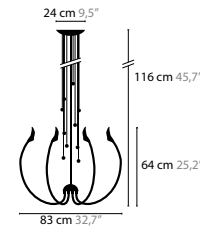

10380 C5

10316 / 10317 H6