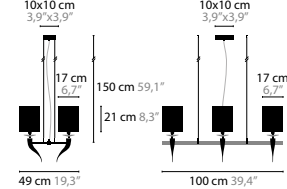

LOVING ARMS

LOVING ARMS IS A REGISTERED DESIGN BY COEN MUNSTERS 2008

11610 H5

11620 H6

11624 H10

11680 F4

11640 W1

11644 W2

11670 T2

LOVING ARMS H5	BASE: 5 X E14 / 220V / MAX. 40W
11610 WITH CRYSTAL ELEMENTS	COLORS 00 01 02 05 10 12 13 14 16 SHADE 301 310 320 377 391
LOVING ARMS H6	BASE: 6 X E14 / 220V / MAX. 40W
11620 WITH CRYSTAL ELEMENTS	COLORS 00 01 02 05 10 12 13 14 16 SHADE 301 310 320 377 391
LOVING ARMS H10	BASE: 10 X E14 / 220V / MAX. 40W
11624 WITH CRYSTAL ELEMENTS	COLORS 00 01 02 05 10 12 13 14 16 SHADE 301 310 320 377 391
LOVING ARMS F4	BASE: 4 X E14 / 220V / MAX. 40W INCL. REGULAR / DIMMER
11680 WITH CRYSTAL ELEMENTS	COLORS 00 01 02 05 10 12 13 14 16 SHADE 301 310 320 377 391
LOVING ARMS W1	BASE: 1 X E14 / 220V / MAX. 25W
11640 WITH CRYSTAL ELEMENTS	COLORS 00 01 02 05 10 12 13 14 16 SHADE 301 310 320 377 391
LOVING ARMS W2	BASE: 2 X E14 / 220V / MAX. 25W
11644 WITH CRYSTAL ELEMENTS	COLORS 00 01 02 05 10 12 13 14 16 SHADE 301 310 320 377 391
LOVING ARMS T2	BASE: 2 X E14 / 220V / MAX. 40W INCL. REGULAR / DIMMER
11670 WITH CRYSTAL ELEMENTS	COLORS 00 01 02 05 10 12 13 14 16 SHADE 301 310 320 377 391

COLORS	00	BRILLIANT BRASS MESSING POLIERT	
	01	SATIN BRASS MESSING MATT	
	02	CHROME CHROME	
	05	BRONZE ALTMESSING	
	10	BLACK MATT SCHWARZ MATT	
	12	BLACK GLOSSY SCHWARZ POLIERT	
	13	WHITE GLOSSY WEISS POLIERT	
	14	WHITE MATT WEISS MATT	
	16	MATT NICKEL NICKEL MATT	
	SHADE	301	WHITE WEISS
		310	CREME CREME
		320	BLACK SCHWARZ
		377	BROWN BRAUN
		391	RED ROT

GENERAL INFORMATION: - ON REQUEST WITHOUT CRYSTAL PARTS
- OTHER COLORS ON REQUEST