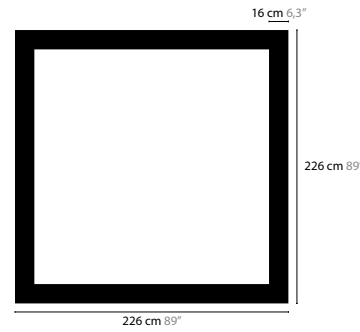

12518 > 12520 H32

SKY CYCLES H6 BASE: 6 X G9 / 220V / MAX. 40W
12410 WITH CRYSTAL COLORS 02
12411 WITH SPECTRA® CRYSTAL COLORS 02
12412 WITH SWAROVSKI® STRASS® COLORS 02

ROUND

SKY CYCLES H8 BASE: 8 X G9 / 220V / MAX. 40W
12500 WITH CRYSTAL COLORS 02
12501 WITH SPECTRA® CRYSTAL COLORS 02
12502 WITH SWAROVSKI® STRASS® COLORS 02

SQUARE

SKY CYCLES H12 BASE: 12 X G9 / 220V / MAX. 40W
12416 WITH CRYSTAL COLORS 02
12417 WITH SPECTRA® CRYSTAL COLORS 02
12418 WITH SWAROVSKI® STRASS® COLORS 02

ROUND

SKY CYCLES H16 BASE: 16 X G9 / 220V / MAX. 40W
12506 WITH CRYSTAL COLORS 02
12507 WITH SPECTRA® CRYSTAL COLORS 02
12508 WITH SWAROVSKI® STRASS® COLORS 02

SQUARE

SKY CYCLES H12 BASE: 12 X G9 / 220V / MAX. 40W
12422 WITH CRYSTAL COLORS 02
12423 WITH SPECTRA® CRYSTAL COLORS 02
12424 WITH SWAROVSKI® STRASS® COLORS 02

ROUND

SKY CYCLES H24 BASE: 24 X G9 / 220V / MAX. 40W
12512 WITH CRYSTAL COLORS 02
12513 WITH SPECTRA® CRYSTAL COLORS 02
12514 WITH SWAROVSKI® STRASS® COLORS 02

SQUARE

SKY CYCLES H17 BASE: 17 X G9 / 220V / MAX. 40W
12428 WITH CRYSTAL COLORS 02
12429 WITH SPECTRA® CRYSTAL COLORS 02
12430 WITH SWAROVSKI® STRASS® COLORS 02

ROUND

SKY CYCLES H32 BASE: 32 X G9 / 220V / MAX. 40W
12518 WITH CRYSTAL COLORS 02
12519 WITH SPECTRA® CRYSTAL COLORS 02
12520 WITH SWAROVSKI® STRASS® COLORS 02

SQUARE

COLORS 02 CHROME
CHROME

GENERAL INFORMATION: - CUSTOMIZING ON REQUEST, AS ALSO FOR LENGTH OF CRYSYAL
- OTHER COLORS ON REQUEST

SKY CYCLES LINE / RECTANGLE

SKY CYCLES IS A REGISTERED DESIGN BY COEN MUNSTERS 2016