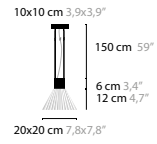

ICON

ICON IS A REGISTRATED DESIGN BY COEN MUNSTERS 2018

14500 H1