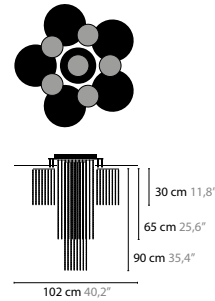

OPUS W1 CRYSTALS CHAIN IN MORE LENGTHS

OPUS

11990 CRYSTAL
11991 SPECTRA® CRYSTAL
11992 SWAROVSKI® STRASS®

OPUS

OPUS IS A REGISTERED DESIGN BY COEN MUNSTERS 2012

11990 > 11992 C5+1

11950 > 11976 C1

11910 > 11936 W1