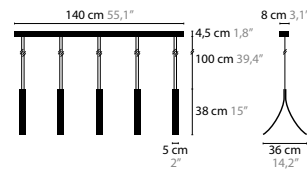

13780 W2

13782 W2 XL