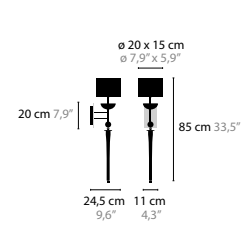

SWEET SYMPHONY IS A REGISTERED DESIGN BY COEN MUNSTERS 2010

12810 / 12811 H1

12820 / 12821 H3

12830 / 12831 H5

12840 H9

12850 / 12851 W1

SWEET SYMPHONY H1 BASE: 1 X GU10 / 220V / MAX. 50W

12810 BLACK GLASS COLORS 00 01 02 05 10 12 16
12811 CLEAR GLASS COLORS 00 01 02 05 10 12 16