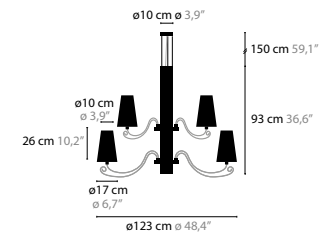

ARABIAN PEARLS

ARABIAN PEARLS IS A REGISTERED DESIGN BY COEN MUNSTERS 2014

10110 / 10111 H6+1

10120 / 10121 H8+1

10130 / 10131 H12+1

10150 / 10151 W1

10160 / 10161 W2

10170 / 10171 W3