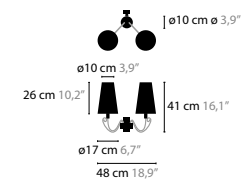

ARABIAN PEARLS

ARABIAN PEARLS IS A REGISTERED DESIGN BY COEN MUNSTERS 2014

10110 / 10111 H6+1

10120 / 10121 H8+1

10130 / 10131 H12+1

10150 / 10151 W1

10160 / 10161 W2

10170 / 10171 W3