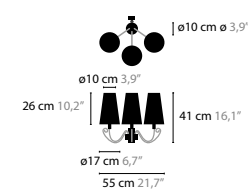

ARABIAN PEARLS

ARABIAN PEARLS IS A REGISTERED DESIGN BY COEN MUNSTERS 2014

10110 / 10111 H6+1

10120 / 10121 H8+1

10130 / 10131 H12+1

10150 / 10151 W1

10160 / 10161 W2

10170 / 10171 W3