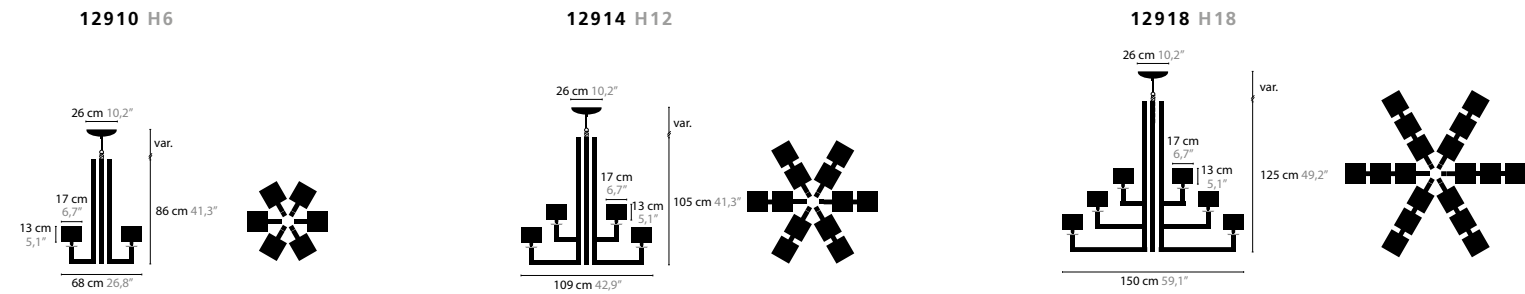

12950

12954

12980

SWINGING BALLET

12970

SWINGING BALLET

SWINGING BALLET IS A REGISTRATED DESIGN BY COEN MUNSTERS 2009

SWINGING BALLET H6 BASE: 6 X E14 / 220V / MAX. 40W - CHAIN CA. 1,5 MTR.
12910 SWAROVSKI® STRASS® COLORS 00 01 02 05 10 12 13 14 16 SHADE 301 310 320 377 391