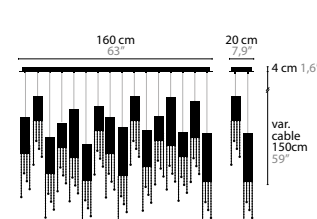

12180 / 12181 H16L