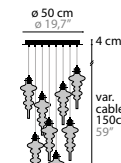

14360 H5

14365 H8

14370 H8L

14375 H16L

14380 W1

14385 W1+1

REFLEXX H1	1X LED 6W / 3000K
14350 COLORS 00 02 32	CLEAR GLASS
REFLEXX H3	3X LED 6W / 3000K
14355 COLORS 00 02 32	CLEAR GLASS
REFLEXX H5	5X LED 6W / 3000K
14360 COLORS 00 02 32	CLEAR GLASS
REFLEXX H8	8X LED 6W / 3000K
14365 COLORS 00 02 32	CLEAR GLASS
REFLEXX H8L	8X LED 6W / 3000K
14370 COLORS 00 02 32	CLEAR GLASS
REFLEXX H16L	16X LED 6W / 3000K
14375 COLORS 00 02 32	CLEAR GLASS
REFLEXX W1	1X LED 6W / 3000K
14380 COLORS 00 02 32	CLEAR GLASS
REFLEXX W1+1	2X LED 6W / 3000K
14385 COLORS 00 02 32	CLEAR GLASS