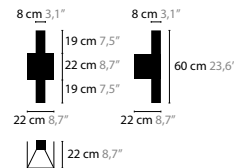

13320 / 13321 W1+2