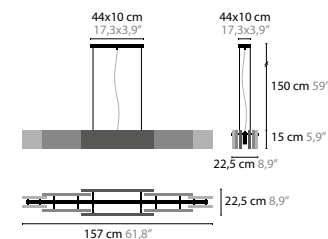

11870 / 11871 C2

11880 / 11881 C4

11890 / 11891 C16

11810 / 11811 H5

11820 / 11821 H8 XL

11870

NIGHTLIFE GLASS IS A HANDMADE COMPOSITION OF LINES OF GLASS WITH OPEN SPACES AND EVERY PIECE OF GLASS IS UNIQUE. THE OPEN SPACES, ALSO WITH SILVER COATING, LETS LIGHT THROUGH THE GLASS, WHICH GIVES AN EXCELLENT GLOW AND EFFECT. NIGHTLIFE IS AVAILABLE WITH CLEAR AND SILVER GLASS