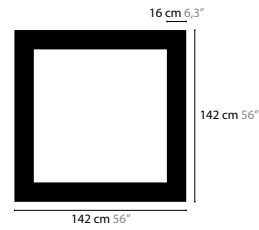

12512 > 12514 H24