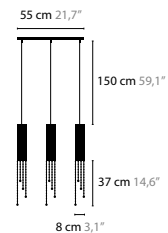

12200 > 12205 H3