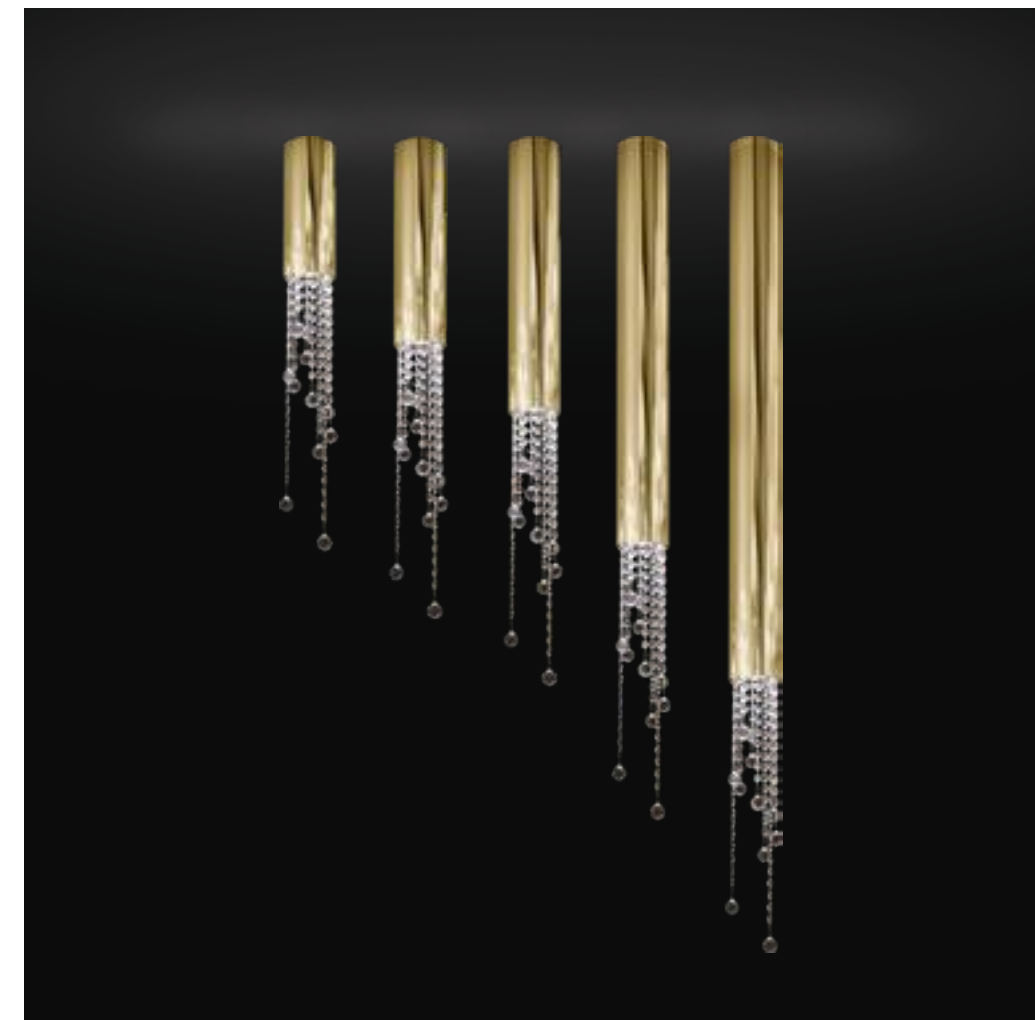

GENERAL INFORMATION: - ON REQUEST WITHOUT CRYSTAL PARTS
- OTHER COLORS ON REQUEST

CUSTOMIZED LOVING ARMS, PRIVATE RESIDENCE UK

SEXY CRYSTALS

SEXY CRYSTALS

CEILING FIXTURES C1
LENGTH OF TUBES: 20, 30, 40, 60 AND 80 CM
AVAILABLE WITH SPECTRA® CRYSTALS OR SWAROVSKI® STRASS®

CUSTOMIZED SEXY CRYSTALS, PRIVATE RESIDENCE LONDON

SEXY CRYSTALS

CUSTOMIZED SEXY CRYSTALS,
PRIVATE RESIDENCE SWITZERLAND

SEXY CRYSTALS

SEXY CRYSTALS HANGING FIXTURES
LENGTH OF TUBES: 20, 30 OR 40 CM, OR A MIX OF LENGTHS
AVAILABLE WITH SPECTRA® CRYSTALS OR SWAROVSKI® STRASS®