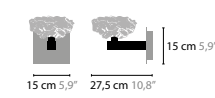

10810 / 10811 / 10812 W1