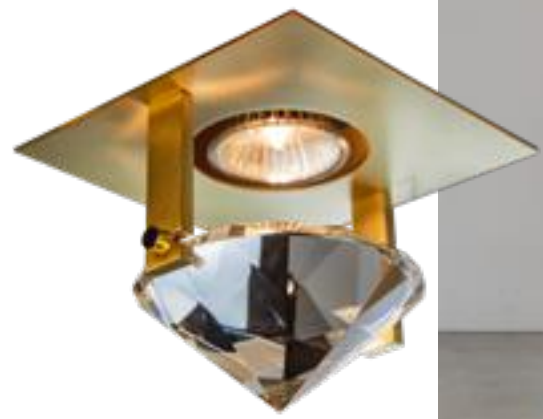

GENERAL INFORMATION: - ORGANZA SHADES
 - OTHER COLORS ON REQUEST
 - GLASS BALLS: OPTICAL GLASS

12840

ELEMENTS OF LOVE

10518
10519 LED

10540
10541 LED

ELEMENTS OF LOVE

10590

10584