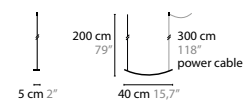

GENERAL INFORMATION: - ALL MODELS DIMMABLE, ART. 13770 AND 13772 DIMMABLE BY USING MORE AS ONE PIECE

OUT OF LINE

OUT OF LINE

OUT OF LINE

OUT OF LINE IS A REGISTERED DESIGN BY COEN MUNSTERS 2017

14100

14110 XL