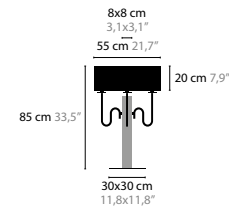

13374 / 13375 T4