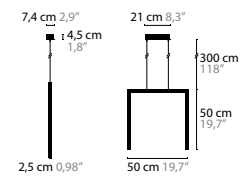

14305 H3 XL

ARTYS H4
14310
BASE: LED 28W / 24V / 2700K / 3050 LUMEN
COLORS 32 33

ARTYS H5
14320
BASE: LED 34W / 24V / 2700K / 3710 LUMEN
COLORS 32 33

ARTYS H3 M
14300
BASE: LED 24W / 24V / 2700K / 2700 LUMEN
COLORS 32 33

ARTYS H3 XL
14305
BASE: LED 36W / 24V / 2700K / 3800 LUMEN
COLORS 32 33

COLORS

- 32 BLACK STRUCTURE
  SCHWARZ STRUKTUR
- 33 WHITE STRUCTURE
  WEISS STRUKTUR

GENERAL INFORMATION:

- DIMMABLE
- OTHER COLORS ON REQUEST