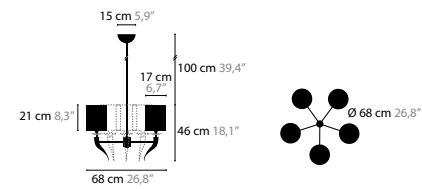

CUSTOMIZED LOVING ARMS

11610

LOVING ARMS

11670

11680

LOVING ARMS

LOVING ARMS IS A REGISTERED DESIGN BY COEN MUNSTERS 2008

11610 H5