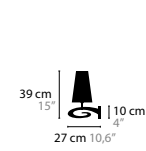

LAZY SUNDAY

LAZY SUNDAY IS A REGISTERED DESIGN BY COEN MUNSTERS 2016

11471 W1

LAZY SUNDAY W1

BASE: 1 X E14 / 220V / MAX. 25W

11470	FLAT MODEL	COLORS 02 10 12 13 14 16	SHADE 301 310 320 377 391
11471	HIGH MODEL	COLORS 02 10 12 13 14 16	SHADE 301 310 320 377 391

LAZY SUNDAY H6+1

BASE: 6 X E14 / 220V / MAX. 25W BASE DOWNLIGHT: 1 X GU10 / 220V / MAX. 50W

11410	FLAT MODEL	COLORS 02 10 12 13 14 16	SHADE 301 310 320 377 391
11411	HIGH MODEL	COLORS 02 10 12 13 14 16	SHADE 301 310 320 377 391

LAZY SUNDAY H12+1

BASE: 12 X E14 / 220V / MAX. 25W BASE DOWNLIGHT: 1 X GU10 / 220V / MAX. 50W

11422	FLAT MODEL	COLORS 02 10 12 13 14 16	SHADE 301 310 320 377 391
11423	HIGH MODEL	COLORS 02 10 12 13 14 16	SHADE 301 310 320 377 391

LAZY SUNDAY H18+1

BASE: 18 X E14 / 220V / MAX. 25W BASE DOWNLIGHT: 1 X GU10 / 220V / MAX. 50W

11434	FLAT MODEL	COLORS 02 10 12 13 14 16	SHADE 301 310 320 377 391
11435	HIGH MODEL	COLORS 02 10 12 13 14 16	SHADE 301 310 320 377 391

COLORS	02	CHROME CHROME
	10	BLACK MATT SCHWARZ MATT
	12	BLACK GLOSSY SCHWARZ POLIERT
	13	WHITE GLOSSY WEISS POLIERT
	14	WHITE MATT WEISS MATT
	16	MATT NICKEL NICKEL MATT

SHADE	301	WHITE WEISS
	310	CREME CREME
	320	BLACK SCHWARZ
	377	BROWN BRAUN
	391	RED ROT

CONGRESS HOTEL BELGIUM
HDR PHOTOGRAPHY BY PETER BAAS