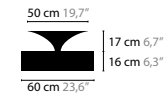

AIRWAVE

AIRWAVE IS A REGISTERED DESIGN BY COEN MUNSTERS 2008

10050 C5