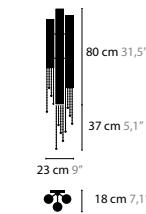

12320 / 12321 W3+3