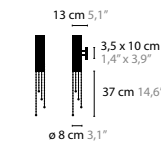

12300 > 12309 W1+1