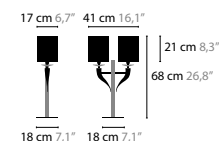

11670 T2

LOVING ARMS H5	BASE: 5 X E14 / 220V / MAX. 40W
11610 WITH CRYSTAL ELEMENTS	COLORS 00 01 02 05 10 12 13 14 16 SHADE 301 310 320 377 391
LOVING ARMS H6	BASE: 6 X E14 / 220V / MAX. 40W
11620 WITH CRYSTAL ELEMENTS	COLORS 00 01 02 05 10 12 13 14 16 SHADE 301 310 320 377 391
LOVING ARMS H10	BASE: 10 X E14 / 220V / MAX. 40W
11624 WITH CRYSTAL ELEMENTS	COLORS 00 01 02 05 10 12 13 14 16 SHADE 301 310 320 377 391
LOVING ARMS F4	BASE: 4 X E14 / 220V / MAX. 40W INCL. REGULAR / DIMMER
11680 WITH CRYSTAL ELEMENTS	COLORS 00 01 02 05 10 12 13 14 16 SHADE 301 310 320 377 391
LOVING ARMS W1	BASE: 1 X E14 / 220V / MAX. 25W
11640 WITH CRYSTAL ELEMENTS	COLORS 00 01 02 05 10 12 13 14 16 SHADE 301 310 320 377 391
LOVING ARMS W2	BASE: 2 X E14 / 220V / MAX. 25W
11644 WITH CRYSTAL ELEMENTS	COLORS 00 01 02 05 10 12 13 14 16 SHADE 301 310 320 377 391
LOVING ARMS T2	BASE: 2 X E14 / 220V / MAX. 40W INCL. REGULAR / DIMMER
11670 WITH CRYSTAL ELEMENTS	COLORS 00 01 02 05 10 12 13 14 16 SHADE 301 310 320 377 391

COLORS	00	BRILLIANT BRASS MESSING POLIERT	
	01	SATIN BRASS MESSING MATT	
	02	CHROME CHROME	
	05	BRONZE ALTMESSING	
	10	BLACK MATT SCHWARZ MATT	
	12	BLACK GLOSSY SCHWARZ POLIERT	
	13	WHITE GLOSSY WEISS POLIERT	
	14	WHITE MATT WEISS MATT	
	16	MATT NICKEL NICKEL MATT	
	SHADE	301	WHITE WEISS
		310	CREME CREME
		320	BLACK SCHWARZ
		377	BROWN BRAUN
		391	RED ROT

GENERAL INFORMATION: - ON REQUEST WITHOUT CRYSTAL PARTS
- OTHER COLORS ON REQUEST