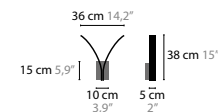

13772 W1 XL

13780 W2

13782 W2 XL

STREAM H1 LED 7W / 24V / 2700K / 560 LUMEN
13710 COLORS 02 16 32 33

STREAM H1 XL LED 7W / 24V / 2700K / 1040 LUMEN
13712 COLORS 02 16 32 33

STREAM H3 LED 3 X 7W / 24V / 2700K / 560 LUMEN
13720 COLORS 02 16 32 33