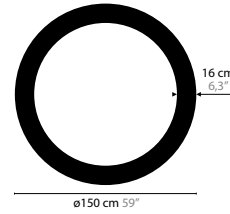

12422 > 12424 H12