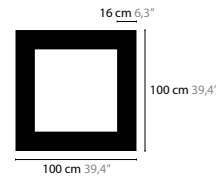

12506 > 12508 H16