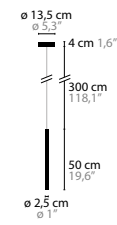

GLOW

GLOW IS A REGISTRATED DESIGN BY COEN MUNSTERS 2012

GLOW

11060 W2

11070 W2 XL

11005 H1

11010 H1

11020 H1

11030 H1

11040 H1

GLOW W2 2 X LED 4,5 WATT / 2700K
11060 COLORS 01 02 05 16 32

GLOW W2 XL 2 X LED 4,5 WATT / 2700K
11070 COLORS 01 02 05 16 32

GLOW H1 1X LED 4,5 WATT / 2700K
11005 50 CM TUBE COLORS 01 02 05 16 32
11010 70 CM TUBE COLORS 01 02 05 16 32
11020 100 CM TUBE COLORS 01 02 05 16 32
11030 130 CM TUBE COLORS 01 02 05 16 32
11040 185 CM TUBE COLORS 01 02 05 16 32

1. **COLORS**
2. 01 SATIN BRASS MESSING MATT
   - 02 CHROME CHROME
   - 05 BRONZE ALTMESSING
   - 16 MATT NICKEL NICKEL MATT
   - 32 BLACK STRUCTURE SCHWARZ STRUKTUR

GENERAL INFORMATION: - DIMMABLE
- OTHER COLORS ON REQUEST