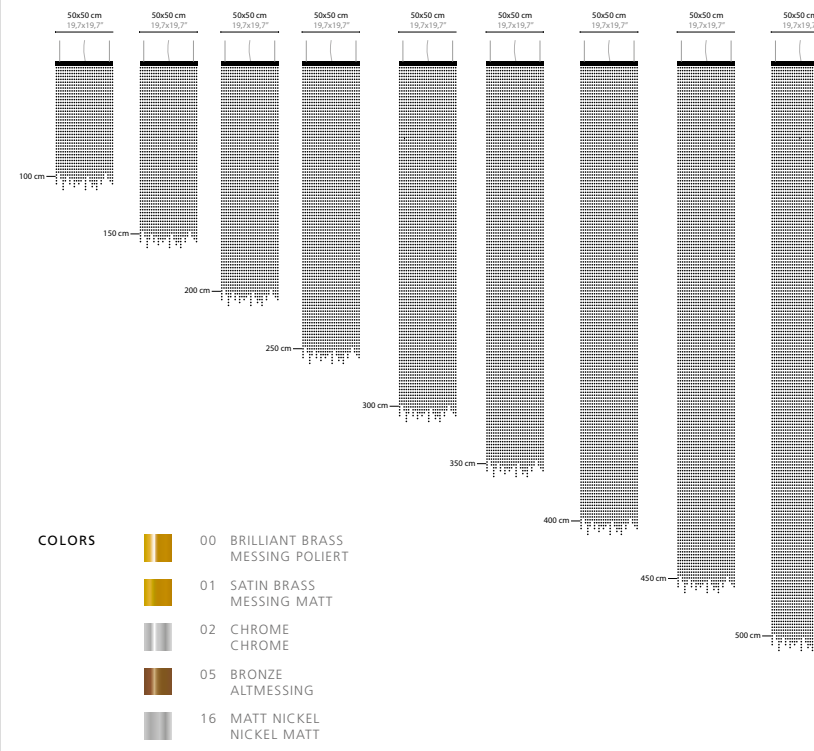

13440 > 13466

COLORS		00 BRILLIANT BRASS MESSING POLIERT
		01 SATIN BRASS MESSING MATT
		02 CHROME CHROME
		05 BRONZE ALTMESSING
		16 MATT NICKEL NICKEL MATT

GENERAL INFORMATION: - OTHER COLORS ON REQUEST