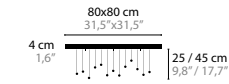

12678 > 12681 C9