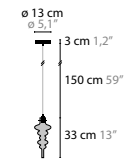

REFLEXX

REFLEXX IS A REGISTRATED DESIGN BY COEN MUNSTERS 2018

14350 H1