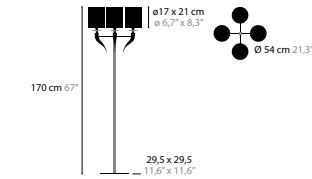

LOVING ARMS

LOVING ARMS IS A REGISTERED DESIGN BY COEN MUNSTERS 2008

11610 H5

11620 H6

11624 H10

11680 F4

11640 W1

11644 W2

11670 T2

LOVING ARMS H5	BASE: 5 X E14 / 220V / MAX. 40W
11610 WITH CRYSTAL ELEMENTS	COLORS 00 01 02 05 10 12 13 14 16 SHADE 301 310 320 377 391
LOVING ARMS H6	BASE: 6 X E14 / 220V / MAX. 40W
11620 WITH CRYSTAL ELEMENTS	COLORS 00 01 02 05 10 12 13 14 16 SHADE 301 310 320 377 391
LOVING ARMS H10	BASE: 10 X E14 / 220V / MAX. 40W
11624 WITH CRYSTAL ELEMENTS	COLORS 00 01 02 05 10 12 13 14 16 SHADE 301 310 320 377 391
LOVING ARMS F4	BASE: 4 X E14 / 220V / MAX. 40W INCL. REGULAR / DIMMER
11680 WITH CRYSTAL ELEMENTS	COLORS 00 01 02 05 10 12 13 14 16 SHADE 301 310 320 377 391
LOVING ARMS W1	BASE: 1 X E14 / 220V / MAX. 25W
11640 WITH CRYSTAL ELEMENTS	COLORS 00 01 02 05 10 12 13 14 16 SHADE 301 310 320 377 391
LOVING ARMS W2	BASE: 2 X E14 / 220V / MAX. 25W
11644 WITH CRYSTAL ELEMENTS	COLORS 00 01 02 05 10 12 13 14 16 SHADE 301 310 320 377 391
LOVING ARMS T2	BASE: 2 X E14 / 220V / MAX. 40W INCL. REGULAR / DIMMER
11670 WITH CRYSTAL ELEMENTS	COLORS 00 01 02 05 10 12 13 14 16 SHADE 301 310 320 377 391

COLORS	00	BRILLIANT BRASS MESSING POLIERT	
	01	SATIN BRASS MESSING MATT	
	02	CHROME CHROME	
	05	BRONZE ALTMESSING	
	10	BLACK MATT SCHWARZ MATT	
	12	BLACK GLOSSY SCHWARZ POLIERT	
	13	WHITE GLOSSY WEISS POLIERT	
	14	WHITE MATT WEISS MATT	
	16	MATT NICKEL NICKEL MATT	
	SHADE	301	WHITE WEISS
		310	CREME CREME
		320	BLACK SCHWARZ
		377	BROWN BRAUN
		391	RED ROT

GENERAL INFORMATION: - ON REQUEST WITHOUT CRYSTAL PARTS
- OTHER COLORS ON REQUEST