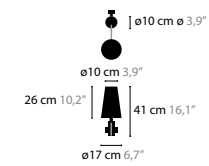

ARABIAN PEARLS

ARABIAN PEARLS IS A REGISTERED DESIGN BY COEN MUNSTERS 2014

10110 / 10111 H6+1

10120 / 10121 H8+1

10130 / 10131 H12+1

10150 / 10151 W1

10160 / 10161 W2

10170 / 10171 W3