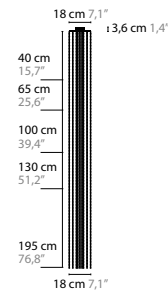

OPUS W1 CRYSTALS CHAIN IN MORE LENGTHS

OPUS

11990 CRYSTAL
11991 SPECTRA® CRYSTAL
11992 SWAROVSKI® STRASS®

OPUS

OPUS IS A REGISTERED DESIGN BY COEN MUNSTERS 2012

11990 > 11992 C5+1

11950 > 11976 C1

11910 > 11936 W1