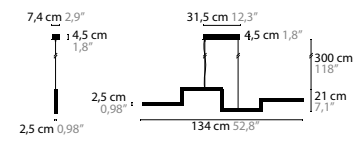

ARTYS

ARTYS IS A REGISTERED DESIGN BY COEN MUNSTERS 2017

14310 H4

14320 H5

14300 H3 M

14305 H3 XL

ARTYS H4
14310
BASE: LED 28W / 24V / 2700K / 3050 LUMEN
COLORS 32 33

ARTYS H5
14320
BASE: LED 34W / 24V / 2700K / 3710 LUMEN
COLORS 32 33

ARTYS H3 M
14300
BASE: LED 24W / 24V / 2700K / 2700 LUMEN
COLORS 32 33

ARTYS H3 XL
14305
BASE: LED 36W / 24V / 2700K / 3800 LUMEN
COLORS 32 33

COLORS

- 32 BLACK STRUCTURE
  SCHWARZ STRUKTUR
- 33 WHITE STRUCTURE
  WEISS STRUKTUR

GENERAL INFORMATION:

- DIMMABLE
- OTHER COLORS ON REQUEST

14300
14305

ARTYS