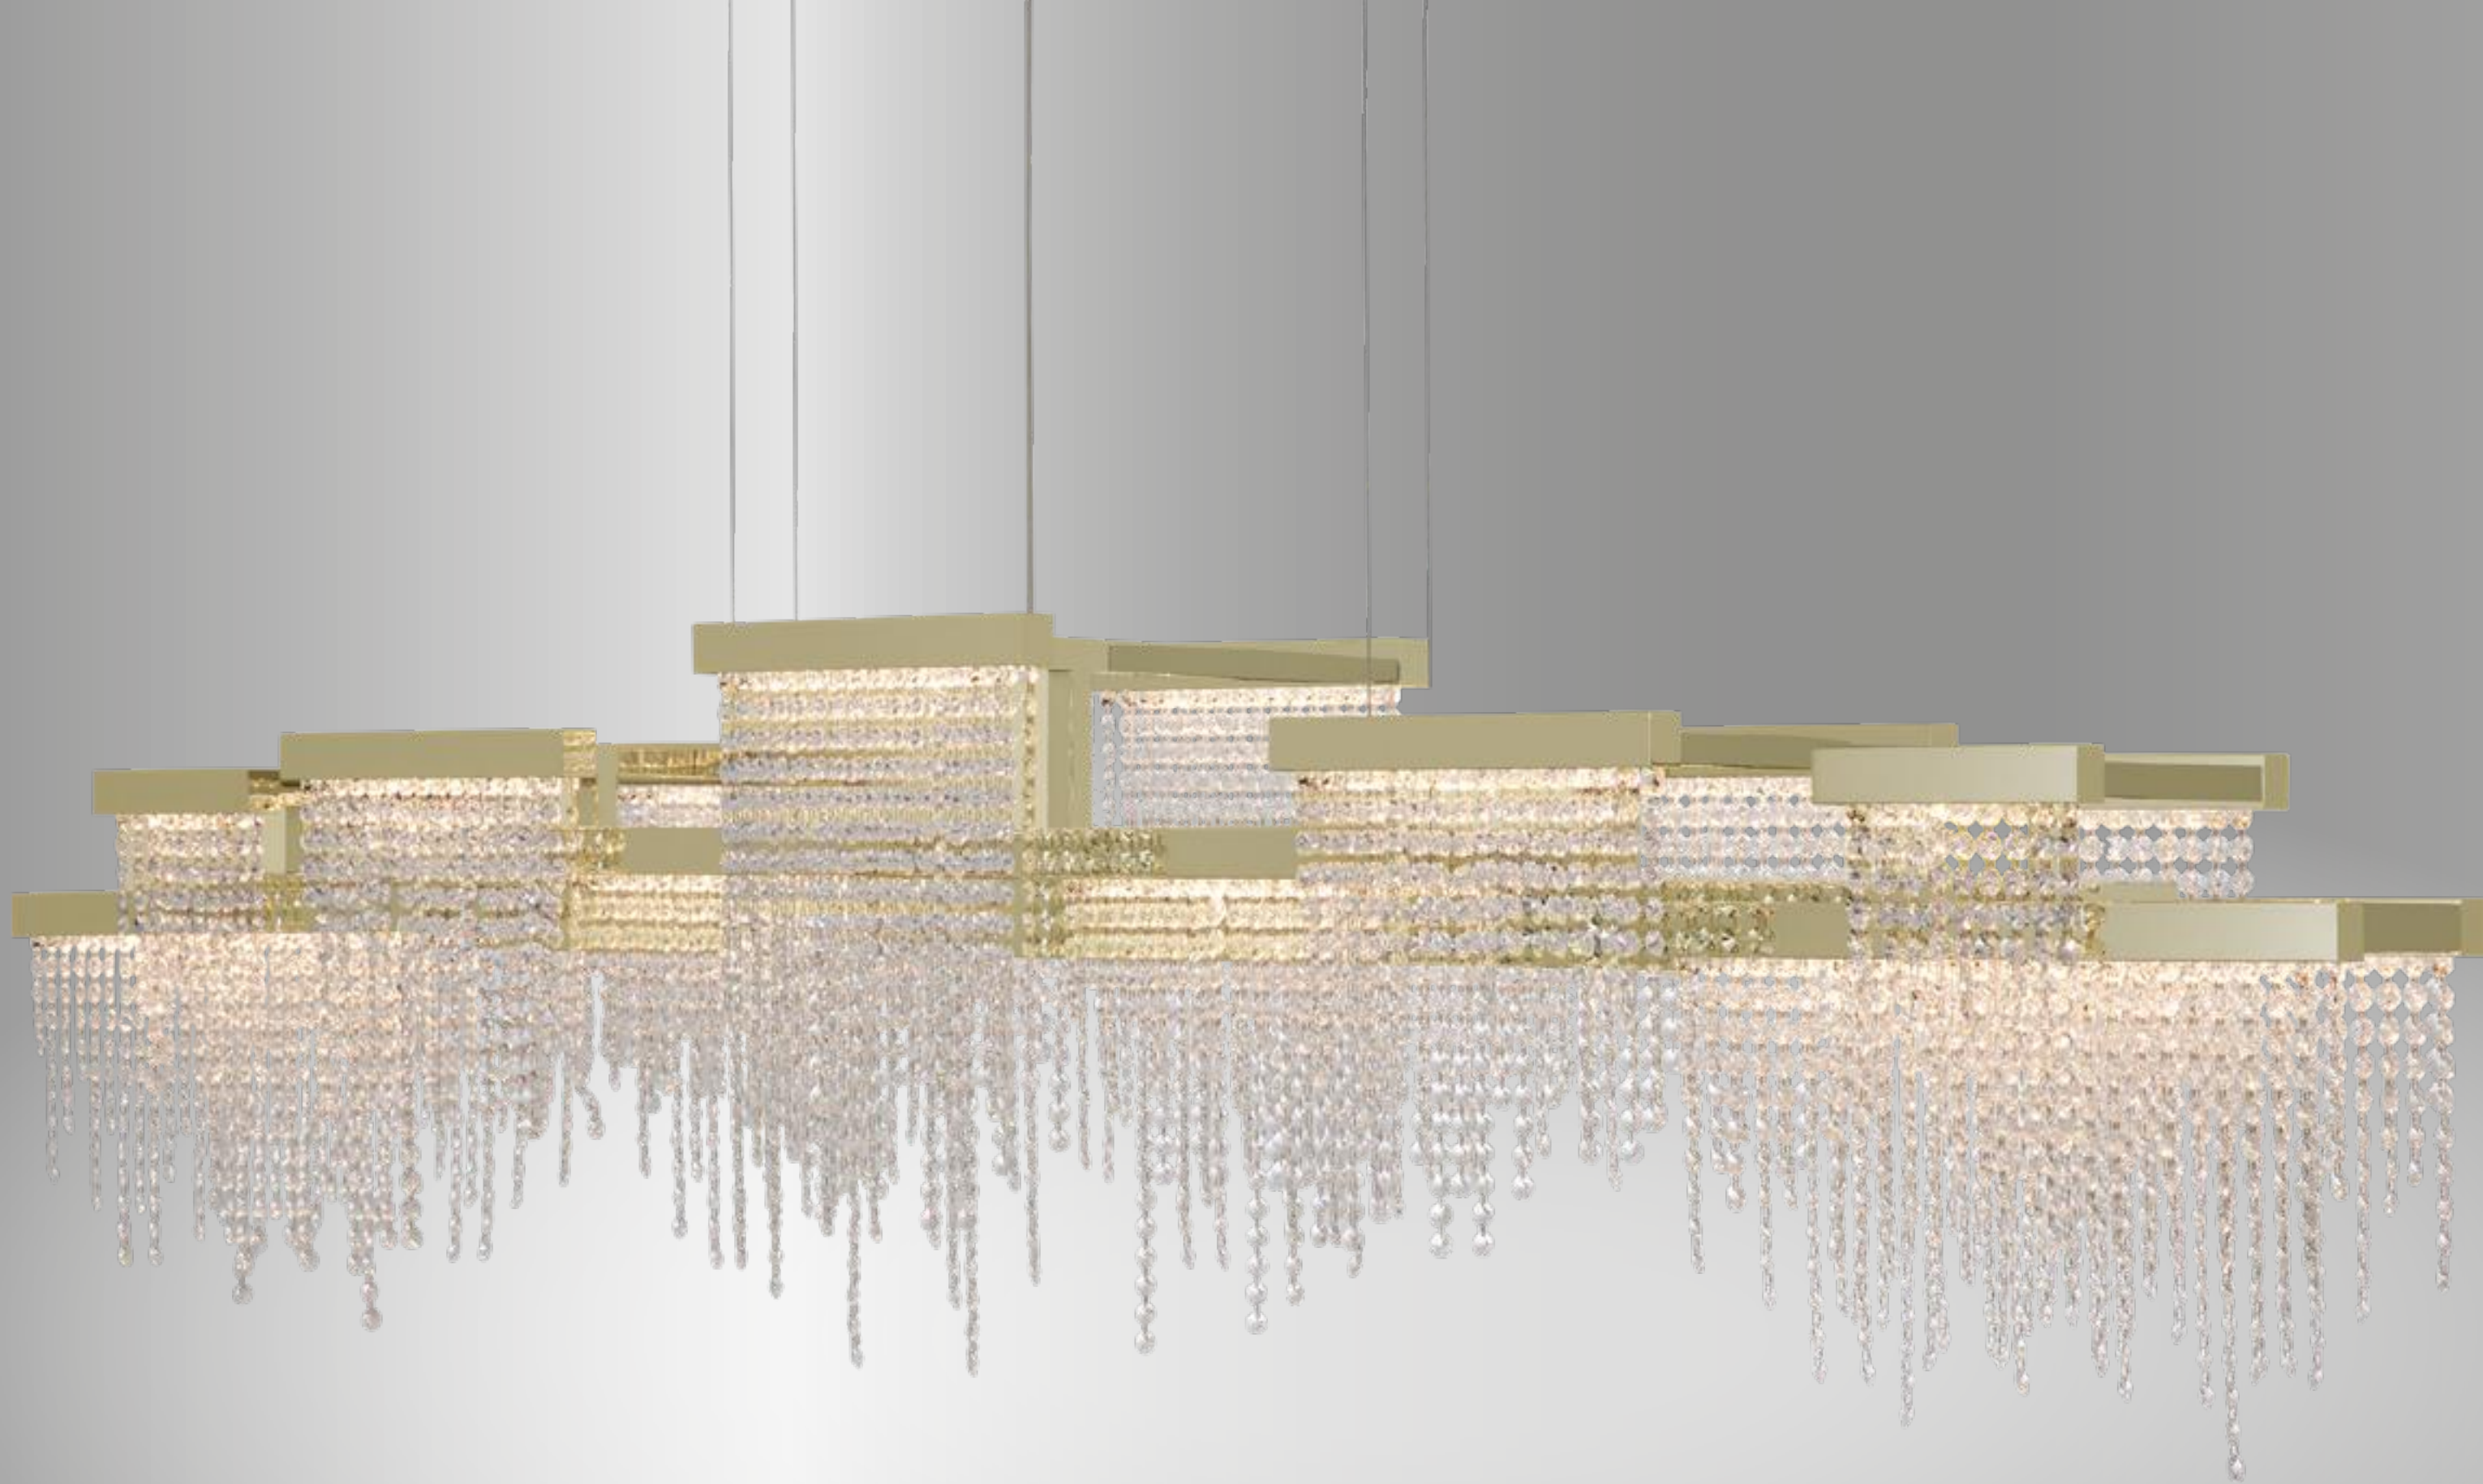

FROZEN EYES IS A TRIBUTE TO
THE 10TH ANNIVERSARY IN 2015,
OF THE COOPERATION BETWEEN
WORLD'S MOST FAMOUS CRYSTAL
HOUSE SWAROVSKI
AND DUTCH LIGHT DESIGNER &
MANUFACTURER ILFARI

10940 CRYSTAL
10941 SPECTRA® CRYSTAL
10942 SWAROVSKI® STRASS®