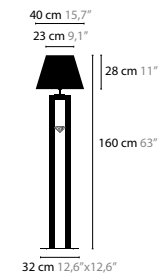

10570 F1

ELEMENTS OF LOVE H1 WITH CRYSTAL ELEMENT

10510	COLORS 00 01 02 05 10 12 16	BASE 1 X GY6.35 / 12V / MAX. 35W
10511 LED	COLORS 00 01 02 05 10 12 16	BASE 1 X 4,5W / 2700K

ELEMENTS OF LOVE H2 WITH CRYSTAL ELEMENT

10514	COLORS 00 01 02 05 10 12 16	BASE 2 X GY6.35 / 12V / MAX. 35W
10515 LED	COLORS 00 01 02 05 10 12 16	BASE 2 X 4,5W / 2700K

ELEMENTS OF LOVE H3 WITH CRYSTAL ELEMENT

10518	COLORS 00 01 02 05 10 12 16	BASE 3 X GY6.35 / 12V / MAX. 35W
10519 LED	COLORS 00 01 02 05 10 12 16	BASE 3 X 4,5W / 2700K

ELEMENTS OF LOVE H5 WITH CRYSTAL ELEMENT

10524	COLORS 00 01 02 05 10 12 16	BASE 5 X GY6.35 / 12V / MAX. 35W
10525 LED	COLORS 00 01 02 05 10 12 16	BASE 5 X 4,5W / 2700K

ELEMENTS OF LOVE H5L WITH CRYSTAL ELEMENT

10530	COLORS 00 01 02 05 10 12 16	BASE 5 X GY6.35 / 12V / MAX. 35W
10531 LED	COLORS 00 01 02 05 10 12 16	BASE 5 X 4,5W / 2700K

ELEMENTS OF LOVE H8L WITH CRYSTAL ELEMENT

10540	COLORS 00 01 02 05 10 12 16	BASE 8 X GY6.35 / 12V / MAX. 35W
10541 LED	COLORS 00 01 02 05 10 12 16	BASE 8 X 4,5W / 2700K

COLORS		
00	BRIGHT BRASS MESSING POLIERT	
01	SATIN BRASS MESSING MATT	
02	CHROME CHROME	
05	BRONZE ALTMESSING	
10	BLACK MATT SCHWARZ MATT	
12	BLACK GLOSSY SCHWARZ POLIERT	
16	MATT NICKEL NICKEL MATT	

ELEMENTS OF LOVE W1 WITH CRYSTAL ELEMENT

10550	COLORS 00 01 02 05 10 12 16	BASE 1 X GY6.35 / 12V / MAX. 35W
10551 LED	COLORS 00 01 02 05 10 12 16	BASE 1 X 4,5W / 2700K

ELEMENTS OF LOVE W1 XL WITH CRYSTAL ELEMENT

10554	COLORS 00 01 02 05 10 12 16	BASE 1 X GY6.35 / 12V / MAX. 35W
10555 LED	COLORS 00 01 02 05 10 12 16	BASE 1 X 4,5W / 2700K

ELEMENTS OF LOVE C1 WITH CRYSTAL ELEMENT

10580 LED	COLORS 00 01 02 05 10 12 16	BASE 1 X 6,5W / 2700K

ELEMENTS OF LOVE C1 XL WITH CRYSTAL ELEMENT

10584 LED	COLORS 00 01 02 05 10 12 16	BASE 1 X 6,5W / 2700K

ELEMENTS OF LOVE S1 WITH CRYSTAL ELEMENT

10590	COLORS 00 01 02	BASE 1 X GU10 / 220V / MAX. 50W

ELEMENTS OF LOVE T1 WITH CRYSTAL ELEMENT

10560	COLORS 00 01 02 05 10 12 16	SHADE 301 310 320 377 391	BASE 1 X E27 / 220V / MAX. 60W INCL. REGULAR / DIMMER

ELEMENTS OF LOVE F1 WITH CRYSTAL ELEMENT

10570	COLORS 00 01 02 05 10 12 16	SHADE 301 310 320 377 391	BASE 1 X E27 / 220V / MAX. 60W INCL. REGULAR / DIMMER

SHADE		
301	WHITE WEISS	
310	CREME CREME	
320	BLACK SCHWARZ	
377	BROWN BRAUN	
391	RED ROT