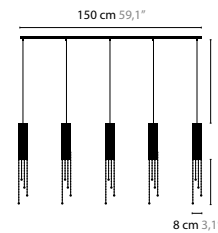

12240 > 12245 H5