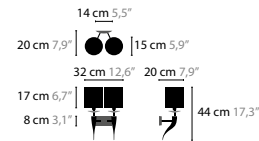

LOVING ARMS

LOVING ARMS IS A REGISTERED DESIGN BY COEN MUNSTERS 2008

11610 H5

11620 H6

11624 H10

11680 F4

11640 W1

11644 W2

11670 T2

LOVING ARMS H5	BASE: 5 X E14 / 220V / MAX. 40W
11610 WITH CRYSTAL ELEMENTS	COLORS 00 01 02 05 10 12 13 14 16 SHADE 301 310 320 377 391
LOVING ARMS H6	BASE: 6 X E14 / 220V / MAX. 40W
11620 WITH CRYSTAL ELEMENTS	COLORS 00 01 02 05 10 12 13 14 16 SHADE 301 310 320 377 391
LOVING ARMS H10	BASE: 10 X E14 / 220V / MAX. 40W
11624 WITH CRYSTAL ELEMENTS	COLORS 00 01 02 05 10 12 13 14 16 SHADE 301 310 320 377 391
LOVING ARMS F4	BASE: 4 X E14 / 220V / MAX. 40W INCL. REGULAR / DIMMER
11680 WITH CRYSTAL ELEMENTS	COLORS 00 01 02 05 10 12 13 14 16 SHADE 301 310 320 377 391
LOVING ARMS W1	BASE: 1 X E14 / 220V / MAX. 25W
11640 WITH CRYSTAL ELEMENTS	COLORS 00 01 02 05 10 12 13 14 16 SHADE 301 310 320 377 391
LOVING ARMS W2	BASE: 2 X E14 / 220V / MAX. 25W
11644 WITH CRYSTAL ELEMENTS	COLORS 00 01 02 05 10 12 13 14 16 SHADE 301 310 320 377 391
LOVING ARMS T2	BASE: 2 X E14 / 220V / MAX. 40W INCL. REGULAR / DIMMER
11670 WITH CRYSTAL ELEMENTS	COLORS 00 01 02 05 10 12 13 14 16 SHADE 301 310 320 377 391

COLORS	00	BRILLIANT BRASS MESSING POLIERT	
	01	SATIN BRASS MESSING MATT	
	02	CHROME CHROME	
	05	BRONZE ALTMESSING	
	10	BLACK MATT SCHWARZ MATT	
	12	BLACK GLOSSY SCHWARZ POLIERT	
	13	WHITE GLOSSY WEISS POLIERT	
	14	WHITE MATT WEISS MATT	
	16	MATT NICKEL NICKEL MATT	
	SHADE	301	WHITE WEISS
		310	CREME CREME
		320	BLACK SCHWARZ
		377	BROWN BRAUN
		391	RED ROT

GENERAL INFORMATION: - ON REQUEST WITHOUT CRYSTAL PARTS
- OTHER COLORS ON REQUEST