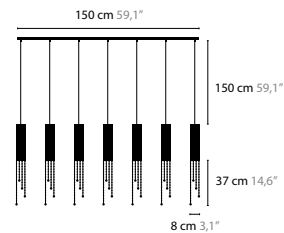

12260 > 12265 H7