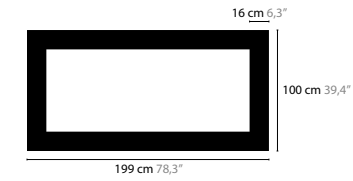

12456 > 12458 H26

SKY CYCLES H5 BASE: 5 X G9 / 220V / MAX. 40W
12540 WITH CRYSTAL COLORS 02
12541 WITH SPECTRA® CRYSTAL COLORS 02
12542 WITH SWAROVSKI® STRASS® COLORS 02

LINE

SKY CYCLES H8 BASE: 8 X G9 / 220V / MAX. 40W
12546 WITH CRYSTAL COLORS 02
12547 WITH SPECTRA® CRYSTAL COLORS 02
12548 WITH SWAROVSKI® STRASS® COLORS 02

LINE

SKY CYCLES H12 BASE: 12 X G9 / 220V / MAX. 40W
12552 WITH CRYSTAL COLORS 02
12553 WITH SPECTRA® CRYSTAL COLORS 02
12554 WITH SWAROVSKI® STRASS® COLORS 02

LINE

SKY CYCLES H16 BASE: 16 X G9 / 220V / MAX. 40W
12558 WITH CRYSTAL COLORS 02
12559 WITH SPECTRA® CRYSTAL COLORS 02
12560 WITH SWAROVSKI® STRASS® COLORS 02

LINE

SKY CYCLES H29 BASE: 29 X G9 / 220V / MAX. 40W
12564 WITH CRYSTAL COLORS 02
12565 WITH SPECTRA® CRYSTAL COLORS 02
12566 WITH SWAROVSKI® STRASS® COLORS 02

LINE

SKY CYCLES H26 BASE: 26 X G9 / 220V / MAX. 40W
12456 WITH CRYSTAL COLORS 02
12457 WITH SPECTRA® CRYSTAL COLORS 02
12458 WITH SWAROVSKI® STRASS® COLORS 02

RECTANGLE

SKY CYCLES H16 BASE: 16 X G9 / 220V / MAX. 40W
12450 WITH CRYSTAL COLORS 02
12451 WITH SPECTRA® CRYSTAL COLORS 02
12452 WITH SWAROVSKI® STRASS® COLORS 02

RECTANGLE

COLORS 02 CHROME
CHROME