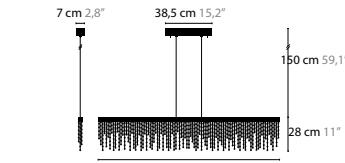

10928 > 10930 HXL CXL