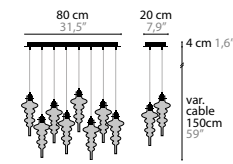

14360 H5

14365 H8

14370 H8L

14375 H16L

14380 W1

14385 W1+1

REFLEXX H1	1X LED 6W / 3000K
14350 COLORS 00 02 32	CLEAR GLASS
REFLEXX H3	3X LED 6W / 3000K
14355 COLORS 00 02 32	CLEAR GLASS
REFLEXX H5	5X LED 6W / 3000K
14360 COLORS 00 02 32	CLEAR GLASS
REFLEXX H8	8X LED 6W / 3000K
14365 COLORS 00 02 32	CLEAR GLASS
REFLEXX H8L	8X LED 6W / 3000K
14370 COLORS 00 02 32	CLEAR GLASS
REFLEXX H16L	16X LED 6W / 3000K
14375 COLORS 00 02 32	CLEAR GLASS
REFLEXX W1	1X LED 6W / 3000K
14380 COLORS 00 02 32	CLEAR GLASS
REFLEXX W1+1	2X LED 6W / 3000K
14385 COLORS 00 02 32	CLEAR GLASS