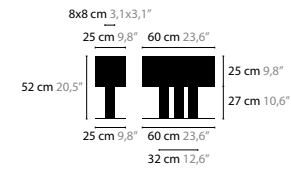

13320
13321 COLOR

WALTZ OF VIENNA

WALTZ OF VIENNA

WALTZ OF VIENNA IS A REGISTERED DESIGN BY COEN MUNSTERS 2016

13340 / 13341 T1 S

13344 / 13345 T1 M

13348 / 13349 T1 XL

13360 / 13361 T3