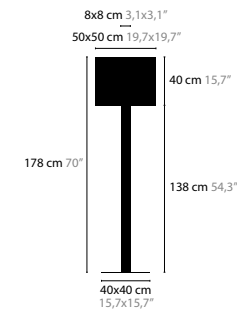

13380 / 13381 F2