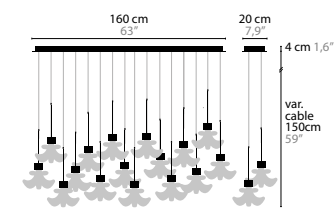

14470

14475

225

ENGLISH ROSE

ENGLISH ROSE IS A REGISTERED DESIGN BY COEN MUNSTERS 2018

14470 H1

14475 H8L

14480 H16L