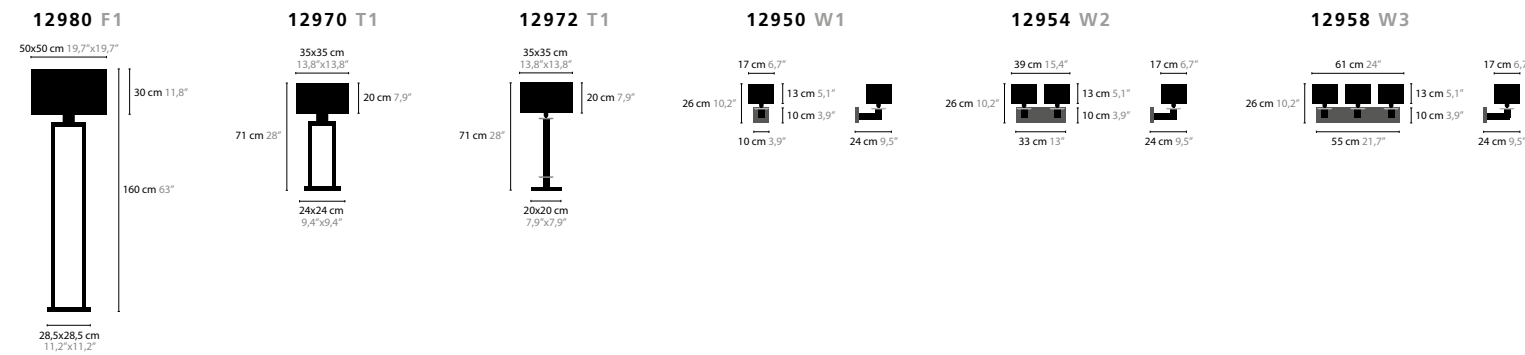

12950

12954

12980

SWINGING BALLET

12970

SWINGING BALLET

SWINGING BALLET IS A REGISTRATED DESIGN BY COEN MUNSTERS 2009

SWINGING BALLET H6 BASE: 6 X E14 / 220V / MAX. 40W - CHAIN CA. 1,5 MTR.
12910 SWAROVSKI® STRASS® COLORS 00 01 02 05 10 12 13 14 16 SHADE 301 310 320 377 391