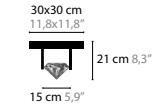

ELEMENTS OF LOVE

ELEMENTS OF LOVE IS A REGISTERED DESIGN BY COEN MUNSTERS 2009

10510 / 10511 H1

10514 / 10515 H2

10518 / 10519 H3

10524 / 10525 H5

10580 C1

10584 C1 XL

10590 S1

10530 / 10531 H5L

10540 / 10541 H8L

10550 / 10551 W1

10554 / 10555 W1 XL

10560 T1

10570 F1

ELEMENTS OF LOVE H1 WITH CRYSTAL ELEMENT

10510	COLORS 00 01 02 05 10 12 16	BASE 1 X GY6.35 / 12V / MAX. 35W
10511 LED	COLORS 00 01 02 05 10 12 16	BASE 1 X 4,5W / 2700K

ELEMENTS OF LOVE H2 WITH CRYSTAL ELEMENT

10514	COLORS 00 01 02 05 10 12 16	BASE 2 X GY6.35 / 12V / MAX. 35W
10515 LED	COLORS 00 01 02 05 10 12 16	BASE 2 X 4,5W / 2700K

ELEMENTS OF LOVE H3 WITH CRYSTAL ELEMENT

10518	COLORS 00 01 02 05 10 12 16	BASE 3 X GY6.35 / 12V / MAX. 35W
10519 LED	COLORS 00 01 02 05 10 12 16	BASE 3 X 4,5W / 2700K

ELEMENTS OF LOVE H5 WITH CRYSTAL ELEMENT

10524	COLORS 00 01 02 05 10 12 16	BASE 5 X GY6.35 / 12V / MAX. 35W
10525 LED	COLORS 00 01 02 05 10 12 16	BASE 5 X 4,5W / 2700K

ELEMENTS OF LOVE H5L WITH CRYSTAL ELEMENT

10530	COLORS 00 01 02 05 10 12 16	BASE 5 X GY6.35 / 12V / MAX. 35W
10531 LED	COLORS 00 01 02 05 10 12 16	BASE 5 X 4,5W / 2700K

ELEMENTS OF LOVE H8L WITH CRYSTAL ELEMENT

10540	COLORS 00 01 02 05 10 12 16	BASE 8 X GY6.35 / 12V / MAX. 35W
10541 LED	COLORS 00 01 02 05 10 12 16	BASE 8 X 4,5W / 2700K

COLORS		
00	BRIGHT BRASS MESSING POLIERT	
01	SATIN BRASS MESSING MATT	
02	CHROME CHROME	
05	BRONZE ALTMESSING	
10	BLACK MATT SCHWARZ MATT	
12	BLACK GLOSSY SCHWARZ POLIERT	
16	MATT NICKEL NICKEL MATT	

ELEMENTS OF LOVE W1 WITH CRYSTAL ELEMENT

10550	COLORS 00 01 02 05 10 12 16	BASE 1 X GY6.35 / 12V / MAX. 35W
10551 LED	COLORS 00 01 02 05 10 12 16	BASE 1 X 4,5W / 2700K

ELEMENTS OF LOVE W1 XL WITH CRYSTAL ELEMENT

10554	COLORS 00 01 02 05 10 12 16	BASE 1 X GY6.35 / 12V / MAX. 35W
10555 LED	COLORS 00 01 02 05 10 12 16	BASE 1 X 4,5W / 2700K

ELEMENTS OF LOVE C1 WITH CRYSTAL ELEMENT

10580 LED	COLORS 00 01 02 05 10 12 16	BASE 1 X 6,5W / 2700K