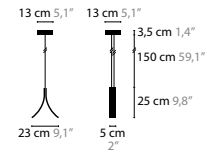

13712 H1 XL

STREAM

STREAM IS A REGISTERED DESIGN BY COEN MUNSTERS 2017

13710 H1