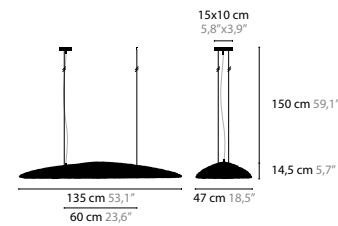

11720 / 11721 H10

NIGHT IN PARIS GLASS IS A HANDMADE COMPOSITION OF LINES OF GLASS WITH OPEN SPACES AND EVERY PIECE OF GLASS IS UNIQUE. THE OPEN SPACES, ALSO WITH SILVER COATING, LETS LIGHT THROUGH THE GLASS, WHICH GIVES AN EXCELLENT GLOW AND EFFECT. NIGHT IN PARIS IS AVAILABLE WITH CLEAR AND SILVER GLASS.

NIGHT IN PARIS H8 BASE: 8 X G9 / 220V / MAX. 40W
11710 CLEAR GLASS COLORS 00 01 02 05 16
11711 SILVER GLASS COLORS 00 01 02 05 16

NIGHT IN PARIS H10 BASE: 10 X G9 / 220V / MAX. 40W
11720 CLEAR GLASS COLORS 00 01 02 05 16
11721 SILVER GLASS COLORS 00 01 02 05 16

1. **COLORS**
2. 00 BRILLIANT BRASS MESSING POLIERT
   - 01 SATIN BRASS MESSING MATT
   - 02 CHROME CHROME
   - 05 BRONZE ALTMESSING
   - 16 MATT NICKEL NICKEL MAT

GENERAL INFORMATION: - ALL GLASS IS ITALIAN HANDMADE AND EVERY PIECE IS UNIQUE
- OTHER COLORS FOR METAL PARTS ON REQUEST