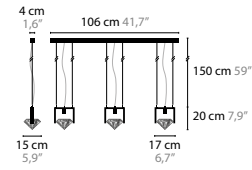

10518 / 10519 H3