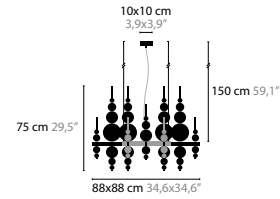

TEARS FROM MOON

TEARS FROM MOON IS A REGISTERED DESIGN BY COEN MUNSTERS 2013

13090 > 13093 H20+9