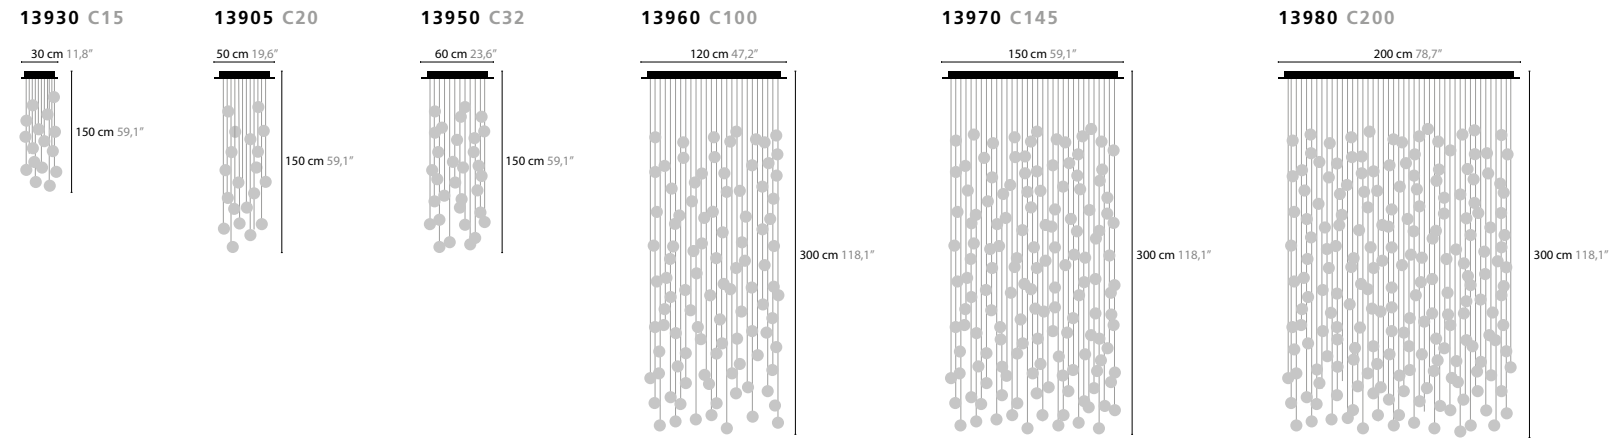

BALLROOM

BALLROOM IS A REGISTERED DESIGN BY COEN MUNSTERS 2017

BALLROOM C15 BASE: 15 X LED / 24V / 2W
13930 COLORS 00 01 02 05 10 14 16

BALLROOM C20 BASE: 20 X LED / 24V / 2W
13905 COLORS 00 01 02 05 10 14 16

BALLROOM C32 BASE: 32 X LED / 24V / 2W
13950 COLORS 00 01 02 05 10 14 16

BALLROOM C100 BASE: 100 X LED / 24V / 2W
13960 COLORS 00 01 02 05 10 14 16

BALLROOM C145 BASE: 145 X LED / 24V / 2W
13970 COLORS 00 01 02 05 10 14 16

BALLROOM C200 BASE: 200 X LED / 24V / 2W
13980 COLORS 00 01 02 05 10 14 16

BALLROOM H5 BASE: 5X E27 / 220V / MAX 40W
13983 COLORS 32 (FITTING BASE SATIN BRASS 01)
MORE COLORS ON REQUEST

BALLROOM H8 BASE: 8X E27 / 220V / MAX 40W
13986 COLORS 32 (FITTING BASE SATIN BRASS 01)
MORE COLORS ON REQUEST

BALLROOM H12 BASE: 12X E27 / 220V / MAX 40W
13989 COLORS 32 (FITTING BASE SATIN BRASS 01)
MORE COLORS ON REQUEST

BALLROOM W1 BASE: 1X E27 / 220V / MAX 40W
13992 COLORS 32 (FITTING BASE SATIN BRASS 01)
MORE COLORS ON REQUEST

COLORS	
	00 BRILLIANT BRASS MESSING POLIERT
	01 SATIN BRASS MESSING MATT
	02 CHROME CHROME
	05 BRONZE ALTMESSING
	10 BLACK MATT SCHWARZ MATT
	14 WHITE MATT WEISS MATT
	16 MATT NICKEL NICKEL MATT
	32 BLACK STRUCTURE SCHWARZ STRUKTUR

GENERAL INFORMATION: - FOR MOST POSSIBLE FLEXIBILITY AND STRAIGHT HANGING OF CABLES WE USE SATIN SILICON CABLE
- ALL FIXTURES DIMMABLE
- BALLROOM W1, H5, H8, H12 HAVE STANDARD SATIN BRASS BASE COVERING