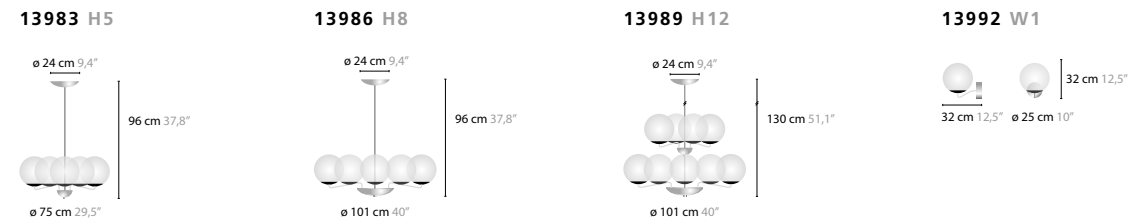

BALLROOM C15 BASE: 15 X LED / 24V / 2W
13930 COLORS 00 01 02 05 10 14 16

BALLROOM C20 BASE: 20 X LED / 24V / 2W
13905 COLORS 00 01 02 05 10 14 16

BALLROOM C32 BASE: 32 X LED / 24V / 2W
13950 COLORS 00 01 02 05 10 14 16