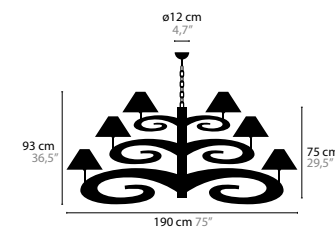

11434 H18+1