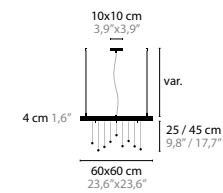

12654 > 12657 H9