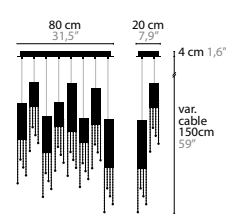

12178 / 12179 H8L