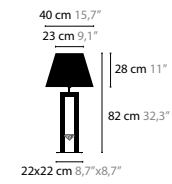

ELEMENTS OF LOVE

ELEMENTS OF LOVE IS A REGISTERED DESIGN BY COEN MUNSTERS 2009

10510 / 10511 H1

10514 / 10515 H2

10518 / 10519 H3

10524 / 10525 H5

10580 C1

10584 C1 XL

10590 S1

10530 / 10531 H5L

10540 / 10541 H8L

10550 / 10551 W1

10554 / 10555 W1 XL

10560 T1

10570 F1

ELEMENTS OF LOVE H1 WITH CRYSTAL ELEMENT

10510	COLORS 00 01 02 05 10 12 16	BASE 1 X GY6.35 / 12V / MAX. 35W
10511 LED	COLORS 00 01 02 05 10 12 16	BASE 1 X 4,5W / 2700K

ELEMENTS OF LOVE H2 WITH CRYSTAL ELEMENT

10514	COLORS 00 01 02 05 10 12 16	BASE 2 X GY6.35 / 12V / MAX. 35W
10515 LED	COLORS 00 01 02 05 10 12 16	BASE 2 X 4,5W / 2700K

ELEMENTS OF LOVE H3 WITH CRYSTAL ELEMENT

10518	COLORS 00 01 02 05 10 12 16	BASE 3 X GY6.35 / 12V / MAX. 35W
10519 LED	COLORS 00 01 02 05 10 12 16	BASE 3 X 4,5W / 2700K

ELEMENTS OF LOVE H5 WITH CRYSTAL ELEMENT

10524	COLORS 00 01 02 05 10 12 16	BASE 5 X GY6.35 / 12V / MAX. 35W
10525 LED	COLORS 00 01 02 05 10 12 16	BASE 5 X 4,5W / 2700K

ELEMENTS OF LOVE H5L WITH CRYSTAL ELEMENT

10530	COLORS 00 01 02 05 10 12 16	BASE 5 X GY6.35 / 12V / MAX. 35W
10531 LED	COLORS 00 01 02 05 10 12 16	BASE 5 X 4,5W / 2700K

ELEMENTS OF LOVE H8L WITH CRYSTAL ELEMENT

10540	COLORS 00 01 02 05 10 12 16	BASE 8 X GY6.35 / 12V / MAX. 35W
10541 LED	COLORS 00 01 02 05 10 12 16	BASE 8 X 4,5W / 2700K

COLORS		
00	BRIGHT BRASS MESSING POLIERT	
01	SATIN BRASS MESSING MATT	
02	CHROME CHROME	
05	BRONZE ALTMESSING	
10	BLACK MATT SCHWARZ MATT	
12	BLACK GLOSSY SCHWARZ POLIERT	
16	MATT NICKEL NICKEL MATT	

ELEMENTS OF LOVE W1 WITH CRYSTAL ELEMENT

10550	COLORS 00 01 02 05 10 12 16	BASE 1 X GY6.35 / 12V / MAX. 35W
10551 LED	COLORS 00 01 02 05 10 12 16	BASE 1 X 4,5W / 2700K

ELEMENTS OF LOVE W1 XL WITH CRYSTAL ELEMENT

10554	COLORS 00 01 02 05 10 12 16	BASE 1 X GY6.35 / 12V / MAX. 35W
10555 LED	COLORS 00 01 02 05 10 12 16	BASE 1 X 4,5W / 2700K

ELEMENTS OF LOVE C1 WITH CRYSTAL ELEMENT

10580 LED	COLORS 00 01 02 05 10 12 16	BASE 1 X 6,5W / 2700K