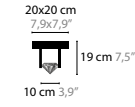

ELEMENTS OF LOVE

ELEMENTS OF LOVE IS A REGISTERED DESIGN BY COEN MUNSTERS 2009

10510 / 10511 H1

10514 / 10515 H2

10518 / 10519 H3

10524 / 10525 H5

10580 C1

10584 C1 XL

10590 S1

10530 / 10531 H5L

10540 / 10541 H8L

10550 / 10551 W1

10554 / 10555 W1 XL

10560 T1

10570 F1

ELEMENTS OF LOVE H1 WITH CRYSTAL ELEMENT

10510	COLORS 00 01 02 05 10 12 16	BASE 1 X GY6.35 / 12V / MAX. 35W
10511 LED	COLORS 00 01 02 05 10 12 16	BASE 1 X 4,5W / 2700K

ELEMENTS OF LOVE H2 WITH CRYSTAL ELEMENT

10514	COLORS 00 01 02 05 10 12 16	BASE 2 X GY6.35 / 12V / MAX. 35W
10515 LED	COLORS 00 01 02 05 10 12 16	BASE 2 X 4,5W / 2700K

ELEMENTS OF LOVE H3 WITH CRYSTAL ELEMENT

10518	COLORS 00 01 02 05 10 12 16	BASE 3 X GY6.35 / 12V / MAX. 35W
10519 LED	COLORS 00 01 02 05 10 12 16	BASE 3 X 4,5W / 2700K

ELEMENTS OF LOVE H5 WITH CRYSTAL ELEMENT

10524	COLORS 00 01 02 05 10 12 16	BASE 5 X GY6.35 / 12V / MAX. 35W
10525 LED	COLORS 00 01 02 05 10 12 16	BASE 5 X 4,5W / 2700K

ELEMENTS OF LOVE H5L WITH CRYSTAL ELEMENT

10530	COLORS 00 01 02 05 10 12 16	BASE 5 X GY6.35 / 12V / MAX. 35W
10531 LED	COLORS 00 01 02 05 10 12 16	BASE 5 X 4,5W / 2700K

ELEMENTS OF LOVE H8L WITH CRYSTAL ELEMENT

10540	COLORS 00 01 02 05 10 12 16	BASE 8 X GY6.35 / 12V / MAX. 35W
10541 LED	COLORS 00 01 02 05 10 12 16	BASE 8 X 4,5W / 2700K

COLORS		
00	BRIGHT BRASS MESSING POLIERT	
01	SATIN BRASS MESSING MATT	
02	CHROME CHROME	
05	BRONZE ALTMESSING	
10	BLACK MATT SCHWARZ MATT	
12	BLACK GLOSSY SCHWARZ POLIERT	
16	MATT NICKEL NICKEL MATT	

ELEMENTS OF LOVE W1 WITH CRYSTAL ELEMENT

10550	COLORS 00 01 02 05 10 12 16	BASE 1 X GY6.35 / 12V / MAX. 35W
10551 LED	COLORS 00 01 02 05 10 12 16	BASE 1 X 4,5W / 2700K

ELEMENTS OF LOVE W1 XL WITH CRYSTAL ELEMENT

10554	COLORS 00 01 02 05 10 12 16	BASE 1 X GY6.35 / 12V / MAX. 35W
10555 LED	COLORS 00 01 02 05 10 12 16	BASE 1 X 4,5W / 2700K

ELEMENTS OF LOVE C1 WITH CRYSTAL ELEMENT

10580 LED	COLORS 00 01 02 05 10 12 16	BASE 1 X 6,5W / 2700K