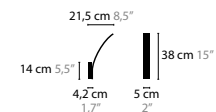

13772 W1 XL

13780 W2

13782 W2 XL

STREAM H1 LED 7W / 24V / 2700K / 560 LUMEN
13710 COLORS 02 16 32 33

STREAM H1 XL LED 7W / 24V / 2700K / 1040 LUMEN
13712 COLORS 02 16 32 33

STREAM H3 LED 3 X 7W / 24V / 2700K / 560 LUMEN
13720 COLORS 02 16 32 33