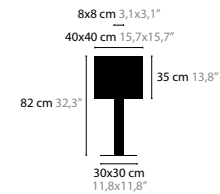

13348 / 13349 T1 XL