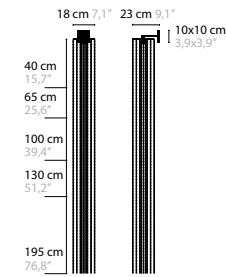

OPUS W1 CRYSTALS CHAIN IN MORE LENGTHS

OPUS

11990 CRYSTAL
11991 SPECTRA® CRYSTAL
11992 SWAROVSKI® STRASS®

OPUS

OPUS IS A REGISTERED DESIGN BY COEN MUNSTERS 2012

11990 > 11992 C5+1

11950 > 11976 C1

11910 > 11936 W1