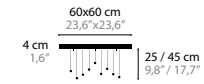

12674 > 12677 C9