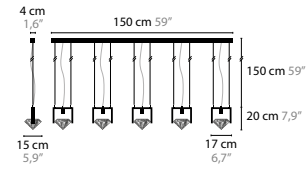

10524 / 10525 H5