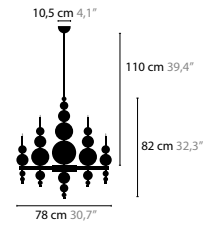

TEARS FROM MOON

TEARS FROM MOON IS A REGISTRATED DESIGN BY COEN MUNSTERS 2013

13070 > 13073 H12
13074 > 13077 H12+12