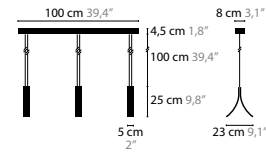

13722 H3 XL

13720 H3