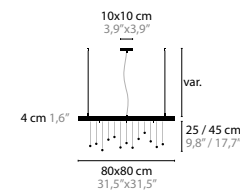

12658 > 12661 H9