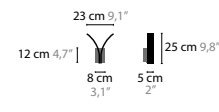

13772 W1 XL

13780 W2

13782 W2 XL

STREAM H1 LED 7W / 24V / 2700K / 560 LUMEN
13710 COLORS 02 16 32 33

STREAM H1 XL LED 7W / 24V / 2700K / 1040 LUMEN
13712 COLORS 02 16 32 33

STREAM H3 LED 3 X 7W / 24V / 2700K / 560 LUMEN
13720 COLORS 02 16 32 33