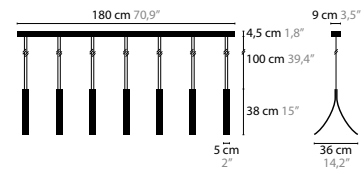

STREAM

STREAM IS A REGISTERED DESIGN BY COEN MUNSTERS 2017

STREAM H1 LED 7W / 24V / 2700K / 560 LUMEN
13710 COLORS 02 16 32 33

STREAM H1 XL LED 7W / 24V / 2700K / 1040 LUMEN
13712 COLORS 02 16 32 33

STREAM H3 LED 3 X 7W / 24V / 2700K / 560 LUMEN
13720 COLORS 02 16 32 33

STREAM H3 XL LED 3 X 7W / 24V / 2700K / 1040 LUMEN
13722 COLORS 02 16 32 33

STREAM H5 LED 5 X 7W / 24V / 2700K / 560 LUMEN
13730 COLORS 02 16 32 33

STREAM H5 XL LED 5 X 7W / 24V / 2700K / 1040 LUMEN
13732 COLORS 02 16 32 33

STREAM H7 LED 7 X 7W / 24V / 2700K / 560 LUMEN
13740 COLORS 02 16 32 33

STREAM H7 XL LED 7 X 7W / 24V / 2700K / 1040 LUMEN
13742 COLORS 02 16 32 33

STREAM W1 LED 7W / 24V / 2700K / 560 LUMEN
13770 COLORS 02 16 32 33

STREAM W1 XL LED 7W / 24V / 2700K / 1040 LUMEN
13772 COLORS 02 16 32 33

STREAM W2 LED 7W / 24V / 2700K / 560 LUMEN
13780 COLORS 02 16 32 33

STREAM W2 XL LED 7W / 24V / 2700K / 1040 LUMEN
13782 COLORS 02 16 32 33

STREAM F2 XL LED 7W / 24V / 2700K / 1040 LUMEN
13790 COLORS 02 16 32 33

1. **COLORS**
2. 02 CHROME
     CHROME
   - 16 MATT NICKEL
     NICKEL MATT
   - 32 BLACK STRUCTURE
     SCHWARZ STRUKTUR
   - 33 WHITE STRUCTURE
     WEISS STRUKTUR

GENERAL INFORMATION: - ALL MODELS DIMMABLE, ART. 13770 AND 13772 DIMMABLE BY USING MORE AS ONE PIECE