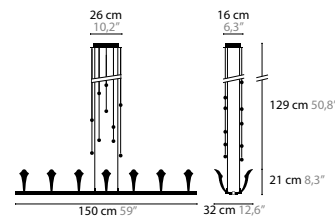

CHILL OUT

CHILL OUT IS A REGISTERED DESIGN BY COEN MUNSTERS 2005

CHILL OUT H6 BASE: 6 X G9 / 220V / MAX. 40W

10310 WITHOUT CRYSTAL COLORS 00 01 02 05 10 12 16
10311 WITH 10 SWAROVSKI® STRASS® BALLS COLORS 00 01 02 05 10 12 16

CHILL OUT H8 BASE: 8 X G9 / 220V / MAX. 40W

10322 WITHOUT CRYSTAL COLORS 00 01 02 05 10 12 16
10323 WITH 10 SWAROVSKI® STRASS® BALLS COLORS 00 01 02 05 10 12 16

CHILL OUT H6 BASE: 6 X G9 / 220V / MAX. 40W

10316 WITHOUT CRYSTAL COLORS 00 01 02 05 10 12 16
10317 WITH 10 SWAROVSKI® STRASS® BALLS COLORS 00 01 02 05 10 12 16

CHILL OUT H12 BASE: 12 X G9 / 220V / MAX. 40W

10328 WITHOUT CRYSTAL COLORS 00 01 02 05 10 12 16
10329 WITH 10 SWAROVSKI® STRASS® BALLS COLORS 00 01 02 05 10 12 16

CHILL OUT H10 BASE: 10 X G9 / 220V / MAX. 40W

10334 WITHOUT CRYSTAL COLORS 00 01 02 05 10 12 16
10335 WITH 10 SWAROVSKI® STRASS® BALLS COLORS 00 01 02 05 10 12 16

CHILL OUT H14 BASE: 14 X G9 / 220V / MAX. 40W

10340 WITHOUT CRYSTAL COLORS 00 01 02 05 10 12 16
10341 WITH 10 SWAROVSKI® STRASS® BALLS COLORS 00 01 02 05 10 12 16

CHILL OUT C5 BASE: 5 X G9 / 220V / MAX. 40W

10380 WITHOUT CRYSTAL COLORS 00 01 02 05 10 12 16

CHILL OUT W1 BASE: 1 X G9 / 220V / MAX. 40W

10360 WITHOUT CRYSTAL COLORS 00 01 02 05 10 12 16

COLORS

- 00 BRILLIANT BRASS
  MESSING POLIERT
- 01 SATIN BRASS
  MESSING MATT
- 02 CHROME
  CHROME
- 05 BRONZE
  ALTMESSING
- 10 BLACK MATT
  SCHWARZ MATT
- 12 BLACK GLOSSY
  SCHWARZ POLIERT
- 16 MATT NICKEL
  NICKEL MATT