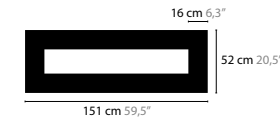

SKY CYCLES LINE / RECTANGLE

SKY CYCLES IS A REGISTERED DESIGN BY COEN MUNSTERS 2016

12540 / 12541 / 12542 H5

12546 / 12547 / 12548 H8

12552 / 12553 / 12554 H12

12558 > 12560 H16

12564 > 12566 H29

12450 > 12452 H16