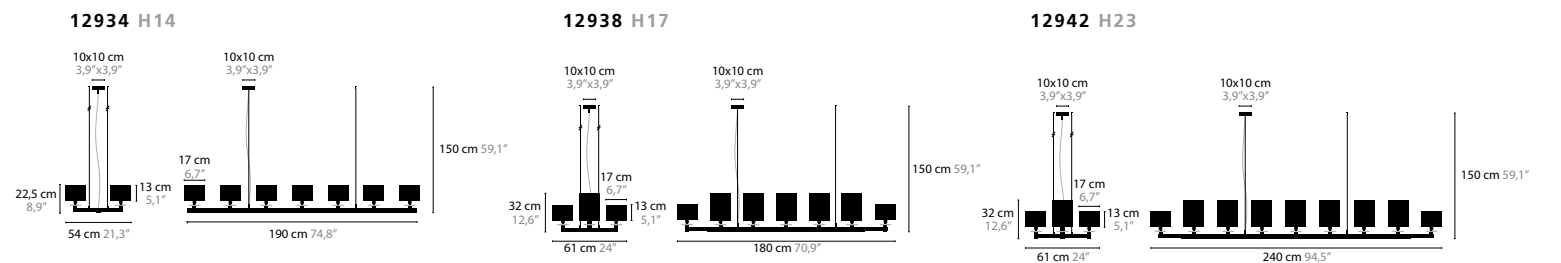

12950

12954

12980

SWINGING BALLET

12970

SWINGING BALLET

SWINGING BALLET IS A REGISTRATED DESIGN BY COEN MUNSTERS 2009

SWINGING BALLET H6 BASE: 6 X E14 / 220V / MAX. 40W - CHAIN CA. 1,5 MTR.
12910 SWAROVSKI® STRASS® COLORS 00 01 02 05 10 12 13 14 16 SHADE 301 310 320 377 391