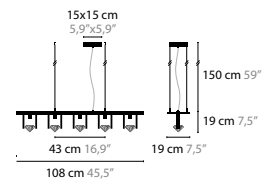

10580 C1

10584 C1 XL

10590 S1

10530 / 10531 H5L