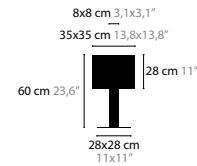

13344 / 13345 T1 M