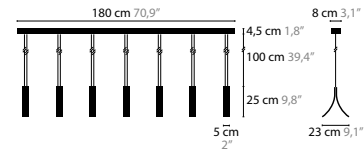

13742 H7 XL

13740 H7