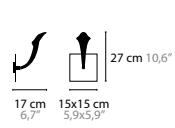

CHILL OUT

CHILL OUT IS A REGISTERED DESIGN BY COEN MUNSTERS 2005

CHILL OUT H6 BASE: 6 X G9 / 220V / MAX. 40W

10310 WITHOUT CRYSTAL COLORS 00 01 02 05 10 12 16
10311 WITH 10 SWAROVSKI® STRASS® BALLS COLORS 00 01 02 05 10 12 16

CHILL OUT H8 BASE: 8 X G9 / 220V / MAX. 40W

10322 WITHOUT CRYSTAL COLORS 00 01 02 05 10 12 16
10323 WITH 10 SWAROVSKI® STRASS® BALLS COLORS 00 01 02 05 10 12 16

CHILL OUT H6 BASE: 6 X G9 / 220V / MAX. 40W

10316 WITHOUT CRYSTAL COLORS 00 01 02 05 10 12 16
10317 WITH 10 SWAROVSKI® STRASS® BALLS COLORS 00 01 02 05 10 12 16

CHILL OUT H12 BASE: 12 X G9 / 220V / MAX. 40W

10328 WITHOUT CRYSTAL COLORS 00 01 02 05 10 12 16
10329 WITH 10 SWAROVSKI® STRASS® BALLS COLORS 00 01 02 05 10 12 16

CHILL OUT H10 BASE: 10 X G9 / 220V / MAX. 40W

10334 WITHOUT CRYSTAL COLORS 00 01 02 05 10 12 16
10335 WITH 10 SWAROVSKI® STRASS® BALLS COLORS 00 01 02 05 10 12 16

CHILL OUT H14 BASE: 14 X G9 / 220V / MAX. 40W

10340 WITHOUT CRYSTAL COLORS 00 01 02 05 10 12 16
10341 WITH 10 SWAROVSKI® STRASS® BALLS COLORS 00 01 02 05 10 12 16

CHILL OUT C5 BASE: 5 X G9 / 220V / MAX. 40W

10380 WITHOUT CRYSTAL COLORS 00 01 02 05 10 12 16

CHILL OUT W1 BASE: 1 X G9 / 220V / MAX. 40W

10360 WITHOUT CRYSTAL COLORS 00 01 02 05 10 12 16

COLORS

- 00 BRILLIANT BRASS
  MESSING POLIERT
- 01 SATIN BRASS
  MESSING MATT
- 02 CHROME
  CHROME
- 05 BRONZE
  ALTMESSING
- 10 BLACK MATT
  SCHWARZ MATT
- 12 BLACK GLOSSY
  SCHWARZ POLIERT
- 16 MATT NICKEL
  NICKEL MATT