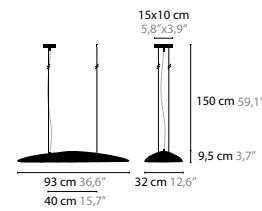

NIGHT IN PARIS

NIGHT IN PARIS IS A REGISTRATED DESIGN BY COEN MUNSTERS 2011

NIGHT IN PARIS GLASS IS A HANDMADE COMPOSITION OF LINES OF GLASS WITH OPEN SPACES AND EVERY PIECE OF GLASS IS UNIQUE. THE OPEN SPACES, ALSO WITH SILVER COATING, LETS LIGHT THROUGH THE GLASS, WHICH GIVES AN EXCELLENT GLOW AND EFFECT. NIGHT IN PARIS IS AVAILABLE WITH CLEAR AND SILVER GLASS.

NIGHT IN PARIS H8 BASE: 8 X G9 / 220V / MAX. 40W
11710 CLEAR GLASS COLORS 00 01 02 05 16
11711 SILVER GLASS COLORS 00 01 02 05 16

NIGHT IN PARIS H10 BASE: 10 X G9 / 220V / MAX. 40W
11720 CLEAR GLASS COLORS 00 01 02 05 16
11721 SILVER GLASS COLORS 00 01 02 05 16

1. **COLORS**
2. 00 BRILLIANT BRASS MESSING POLIERT
   - 01 SATIN BRASS MESSING MATT
   - 02 CHROME CHROME
   - 05 BRONZE ALTMESSING
   - 16 MATT NICKEL NICKEL MAT

GENERAL INFORMATION: - ALL GLASS IS ITALIAN HANDMADE AND EVERY PIECE IS UNIQUE
- OTHER COLORS FOR METAL PARTS ON REQUEST

NIGHT IN PARIS INSPIRATION:
LOOKING FROM THE ABOVE,
PARIS' SPARKLING AND FABULOUS
CITY LIGHTS BY NIGHT