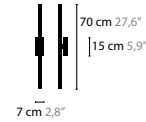

GLOW

GLOW IS A REGISTRATED DESIGN BY COEN MUNSTERS 2012

GLOW

11060 W2

11070 W2 XL

11005 H1

11010 H1

11020 H1

11030 H1

11040 H1

GLOW W2 2 X LED 4,5 WATT / 2700K
11060 COLORS 01 02 05 16 32

GLOW W2 XL 2 X LED 4,5 WATT / 2700K
11070 COLORS 01 02 05 16 32

GLOW H1 1X LED 4,5 WATT / 2700K
11005 50 CM TUBE COLORS 01 02 05 16 32
11010 70 CM TUBE COLORS 01 02 05 16 32
11020 100 CM TUBE COLORS 01 02 05 16 32
11030 130 CM TUBE COLORS 01 02 05 16 32
11040 185 CM TUBE COLORS 01 02 05 16 32

1. **COLORS**
2. 01 SATIN BRASS MESSING MATT
   - 02 CHROME CHROME
   - 05 BRONZE ALTMESSING
   - 16 MATT NICKEL NICKEL MATT
   - 32 BLACK STRUCTURE SCHWARZ STRUKTUR

GENERAL INFORMATION: - DIMMABLE
- OTHER COLORS ON REQUEST