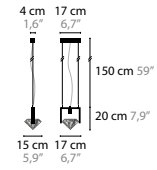

ELEMENTS OF LOVE

ELEMENTS OF LOVE IS A REGISTERED DESIGN BY COEN MUNSTERS 2009

10510 / 10511 H1