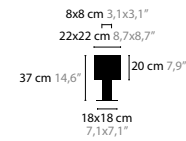

WALTZ OF VIENNA

WALTZ OF VIENNA IS A REGISTERED DESIGN BY COEN MUNSTERS 2016

13340 / 13341 T1 S