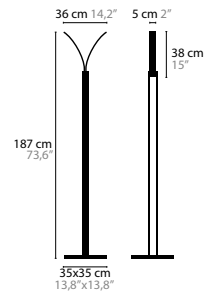

13790 F2 XL

1. **COLORS**
2. 02 CHROME
     CHROME
   - 16 MATT NICKEL
     NICKEL MATT
   - 32 BLACK STRUCTURE
     SCHWARZ STRUKTUR
   - 33 WHITE STRUCTURE
     WEISS STRUKTUR

GENERAL INFORMATION: - ALL MODELS DIMMABLE, ART. 13770 AND 13772 DIMMABLE BY USING MORE AS ONE PIECE