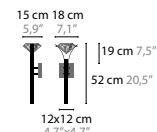

10554 / 10555 W1 XL