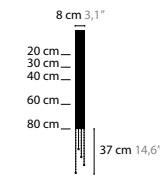

12360 > 12372 C1