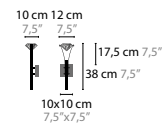

10550 / 10551 W1