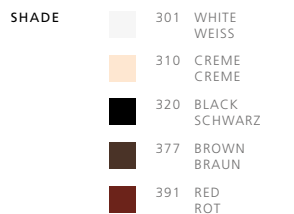

GENERAL INFORMATION: - OTHER COLORS ON REQUEST
 - CYRSTAL: SWAROVSKI® STRASS®
 - MIDDLE BASE ARTICLE 12910, 12914, 12918: OTHER LENGHTS ON REQUEST

WALTZ OF VIENNA

13360
13361 COLOR

13384
13385 COLOR

13374
13375 COLOR